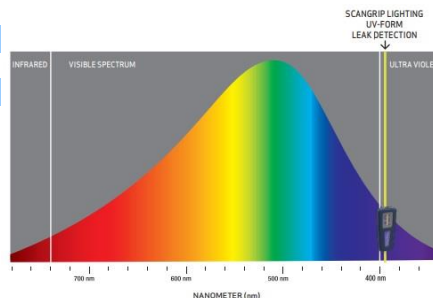

SCANGRIP UV-FORM

The most powerful UV-light on the market. A rechargeable LED work light with powerful 1.5W UV-light on the top. UV-light for leak detection in AC systems etc. Basically you get a universal indispensable work light and UV detection in one, and that the same time it replaces special UV detection lights.

Number	Description
90SCAN035408	SCANGRIP UV-FORM / High power UV-LED 150 lumen UV 340 lux @0.5m / UV Operating time 3-3 hour Charging time 3 hour 3.7V 1600mAh Li-ion Protection IP20