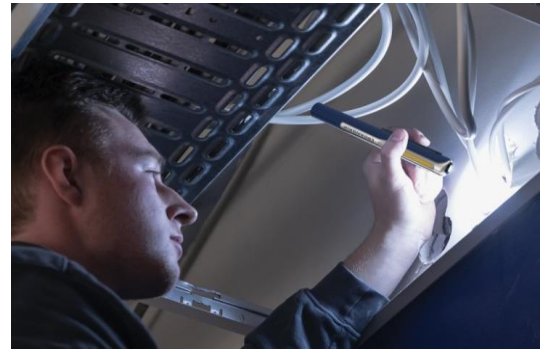

SCANGRIP MAG PEN 3

Rechargeable mini LED inspection work lamp with spot function in the head of the lamp. Built-in magnet.

Number	Description
90SCAN035116	SCANGRIP MAG PEN 3 COB LED / Toplight CREE XP G2 200 lux @0.5m, Spot 2000 lux @0.5m 15-150 lumen, spot 80 lumen Operating time 2-20 hour, spot 2 hour Charging time 3,5 hour 3.7V 750mAh Li-ion Protection IP20, IK07 Weight 78 gram Dimensions 174x31x21mm

SCANGRIP UNIFORM series work lights

The rechargeable UNIFORM LED is equipped with powerful COB LED. Is a durable light and protected IP65. Slimmer charging base for easy wall mounting. Flexible lamp tilts up to 180°. Supplied with a strong built-in magnet and a turnable sturdy hook designed to fit the work belt.