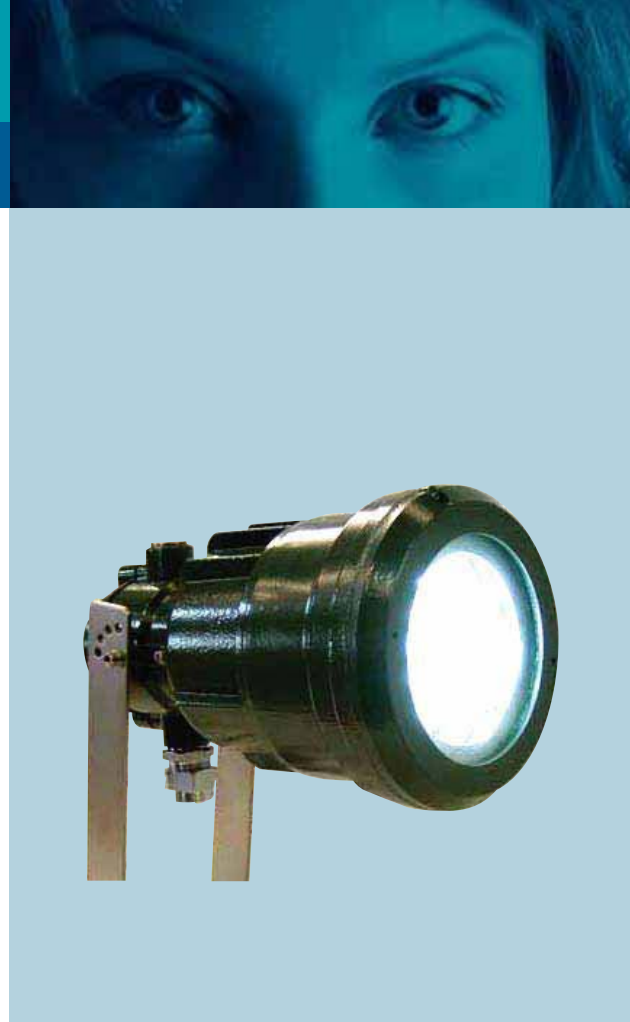

## EVde-LED / EVde-PT Series

Long life maintenance free High Intensity Power LEDs with narrow beam lenses. EVde-...LED Spot Lights are used as local spot lights where high illumination is required day and night. Due to their LED based technology, Evde-...LED Spot Lights are shock/vibration resistant and free from infrared and ultraviolet effects. These spot Lights are used when blinding effect for operator and no light pollution is required. The lights are also available as tank light and portable light, ideal for demanding Onshore and Offshore applications e.g. cleaning, grit blasting and inspection of confined spaces.

### Specifications

<b>Material</b>	Copper free Aluminium (Cu <0,1%)
<b>IP Rating</b>	IP65
<b>Temperature</b>	-50°C to 60°C
<b>Certification &amp; Approvals</b>	EC-Type Examination Certificate INERIS 01ATEX0019X GOST Certificate POCC IT.ГБ04.В00510
<b>Standards</b>	EN 60079-0 / 60079-1 / 60079-7 / 61241-0 / 61241-1 IEC 60079-0 / 60079-1 / 60079-7 / 61241-0 / 61241-1
<b>Ex-code</b>	⊕ II 2 GD Ex d IIC T5 / T4 Ex tD A21 IP65 T100°C / T135°C Ex de IIC T5 / T4 Ex tD A21 IP65 T100°C / T135°C  According to European Directive 94/9/EC (ATEX) For Zone 1/Zone 2, Zone 21/Zone 22
<b>Gaskets</b>	O-ring made in Nitrile Rubber (NBR)
<b>Surface treatment</b>	External polyurethane painting "Standard Cycle" Green RAL 6003
<b>Entries</b>	Nr. 2 M25 entries
<b>Hardware and Screw</b>	Stainless steel external hardware
<b>Lamps</b>	18 or 48 LED's
<b>Lamps Wattage</b>	High Intensity Power LED's: 1W each
<b>Rated operation voltage (UE)</b>	24Vdc or 240Vac models available
<b>Frequency</b>	50/60 Hz.
<b>Accessories Available upon request</b>	Handle for single handed portability

**Note**                      **Adjustable stainless steel U-bracket for wall mounting (included), suitable for ceiling; pendant; wall; pole installation**  
**4x4sqmm+E mains terminal in Ex-e compartment (included)**