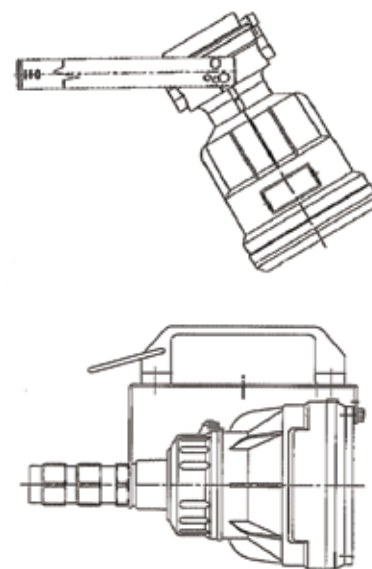

### Specifications

<b>Material</b>	Copper free Aluminium (Cu <0,1%)
<b>IP Rating</b>	IP65
<b>Temperature</b>	-50°C to 60°C
<b>Certification &amp; Approvals</b>	EC-Type Examination Certificate INERIS 01ATEX0019X GOST Certificate POCC IT.ГБ04.В00510
<b>Standards</b>	EN 60079-0 / 60079-1 / 60079-7 / 61241-0 / 61241-1 IEC 60079-0 / 60079-1 / 60079-7 / 61241-0 / 61241-1
<b>Ex-code</b>	⊕ II 2 GD Ex d IIC T5 / T4 Ex tD A21 IP65 T100°C / T135°C Ex de IIC T5 / T4 Ex tD A21 IP65 T100°C / T135°C  According to European Directive 94/9/EC (ATEX) For Zone 1/Zone 2, Zone 21/Zone 22
<b>Gaskets</b>	O-ring made in Nitrile Rubber (NBR)
<b>Surface treatment</b>	External polyurethane painting "Standard Cycle" Green RAL 6003
<b>Entries</b>	Nr. 2 M25 entries
<b>Hardware and Screw</b>	Stainless steel external hardware
<b>Lamps</b>	18 or 48 LED's
<b>Lamps Wattage</b>	High Intensity Power LED's: 1W each
<b>Rated operation voltage (UE)</b>	24Vdc or 240Vac models available
<b>Frequency</b>	50/60 Hz.
<b>Accessories Available upon request</b>	Handle for single handed portability

**Note**                      **Adjustable stainless steel U-bracket for wall mounting (included), suitable for ceiling; pendant; wall; pole installation**  
**4x4sqmm+E mains terminal in Ex-e compartment (included)**

### Dimensions

Type	Code	Power (W)	Lamp Type	Voltage (V)	Frequency	Weight kg	Temp. Class	Overall Dimension Ø X Length mm
EVde-3/18-LED	A.0416.52	18W	18 LED's x 1W each	220Vac-240Vac	50/60 Hz	5.00		195 x 336
EVde-5/48-LED	A.0416.53	48W	48 LED's X 1W each	220Vac-240Vac	50/60 Hz			281 X 288