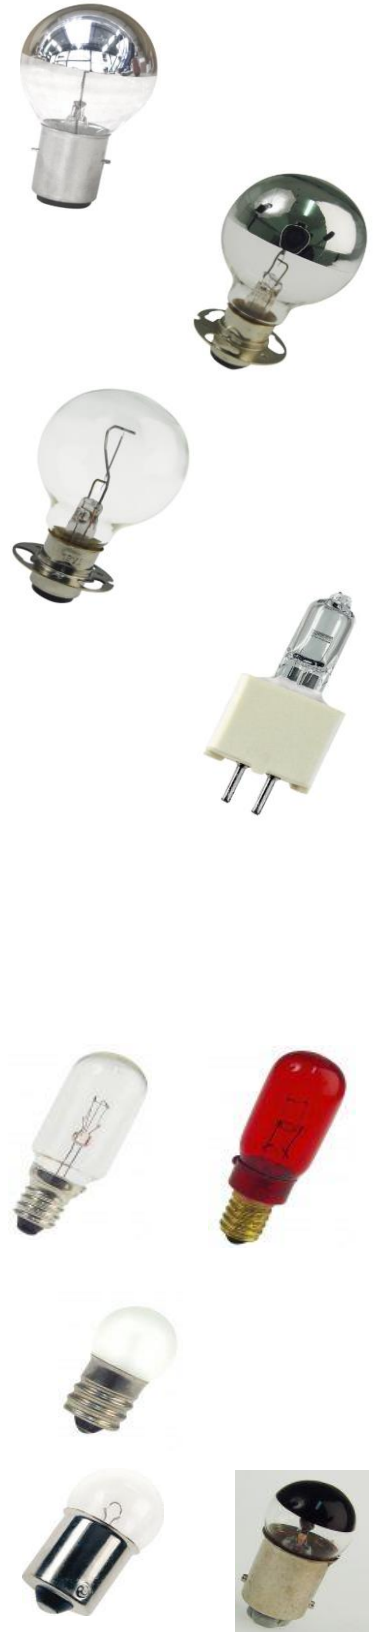

Signalling lamps and compass lamps
Aldis Signalling lamps
Navigation lamps

Aldis lamp clear with top-mirror and Japanese clear

	Voltage	Wattage	Type	Cap	DxL mm
7765025	12	60	Top mirror	Ba20d	40x60 mm
7765026	24	60	Top mirror	Ba20d	40x60 mm

Number	Voltage	Wattage	Type	Cap	DxL mm
7765027	12	60	Top mirror	P15d/P30d	40x60 mm
7765040	24	60	Top mirror	P15d/p30d	40x60 mm

Number	Voltage	Wattage	Type	Cap	DxL mm
7765020	12	25	Japanese clear	P15d	40x60 mm

Aldis lamp halogen G6,35 for Sanshin

Number	Voltage	Wattage	Type	Cap	DxL mm
77504270	12	60	Halogen	G6,35	10x44 mm
77504278	24	60	Halogen	G6,35	10x44 mm

Nife signalling lamps clear with side-mirror

Number	Voltage	Wattage	Type	Cap	DxL mm
7781504	12	100	type 197	BA20d	60x85
7781517	24	100	type 198	BA20d	60x85
7781530	110	100	type 199	BA20d	60x85
7781543	220	100	type 200	BA20d	60x85

Number	Voltage	Wattage	Type	Cap	Colour	DxL mm
77505110	24	3	Ball-lamp	E14	frosted	18x35 mm

Number	Voltage	Wattage	Type	Cap	Colour	DxL mm
77505132	3	3	Ball-lamp	Ba15s	clear	18x35 mm
77505136	3	3	Ball-lamp	Ba15s	black-top	18x35 mm