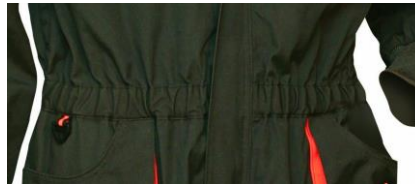

Boilersuit CERVA EMERTON Australian Line

270 gr/m². 65% polyester / 35% cotton.
Stressed points reinforced with polyester 600D.
Knee pockets for inserting knee pads.
Loop for hammer. Chest pockets with flap.
Side pockets and one pocket on the leg.
For demanding conditions.
Elasticated waist.
Cell phone pocket with zip.