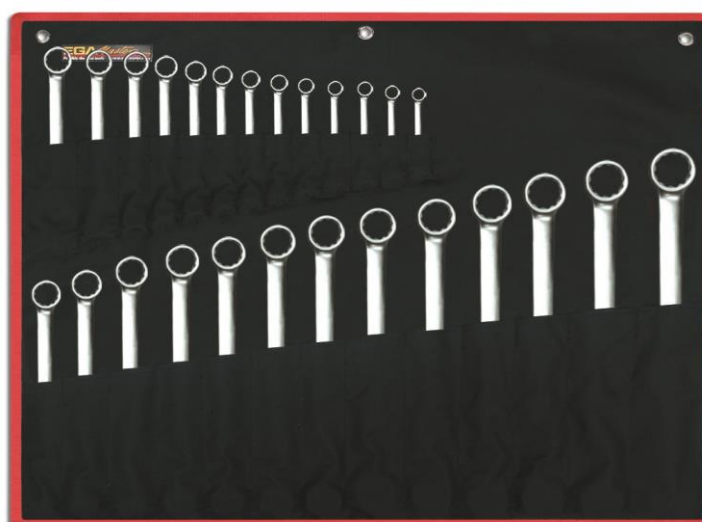

Nummer	Omschrijving
24E69262	Set 6 delig 8 - 19 mm 8, 10, 12, 14, 17, 19 mm
24E69258	Zelfde set glans verchroomd
24E69263	Set 8 delig 8 - 22 mm 8, 10, 12, 13, 14, 17, 19, 22 mm
24E69259	Zelfde set glans verchroomd
24E69277	Set 10 delig 8 - 22 mm 8, 9, 10, 11, 12, 13, 14, 17, 19, 22 mm
24E69273	Zelfde set glans verchroomd
24E69278	Set 12 delig 6 - 17 mm 6, 7, 8, 9, 10, 11, 12, 13, 14, 15, 16, 17 mm
24E69274	Zelfde set glans verchroomd
24E68514	Set 13 delig 6 - 25 mm 6, 8, 10, 11, 13, 14, 15, 17, 19, 20, 22, 24, 25 mm
24E68513	Zelfde set glans verchroomd
24E69265	Set 14 delig 10 - 32 mm 10, 11, 12, 14, 16, 17, 19, 20, 22, 24, 25, 27, 28, 32 mm
24E69261	Zelfde set glans verchroomd
24E69796	Set 14 delig 10 - 32 mm 10, 11, 12, 14, 16, 17, 19, 20, 22, 24, 25, 27, 30, 32 mm
24E68522	Set 15 delig 10 - 32 mm 10, 11, 13, 14, 15, 17, 19, 20, 22, 24, 25, 27, 29, 30, 32 mm
24E68521	Zelfde set glans verchroomd
24E69556	Set 17 delig 7 - 24 mm 7, 8, 9, 10, 11, 12, 13, 14, 15, 16, 17, 18, 19, 20, 21, 22, 24 mm
24E69552	Zelfde set glans verchroomd
24E69280	Set 26 delig 6 - 32 mm 6, 7, 8, 9, 10, 11, 12, 13, 14, 15, 16, 17, 18, 19, 20, 21, 22, 23, 24, 25, 26, 27, 28, 29, 30, 32 mm
24E69276	Zelfde set glans verchroomd