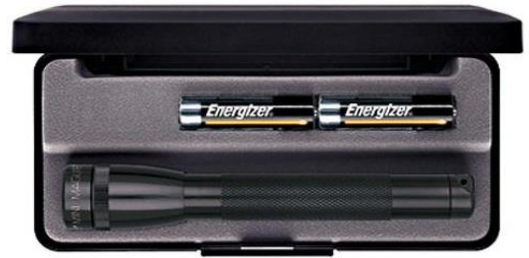

Battery run-time between 15 en 60 hour.

Batteries Li-Ion 3,7V, 700 mAh

Orange and with white flashlight modus

Number	Description
900982	Set Orange

[Top](#)

Number	Description
--------	-------------

- | | |
|--------|--|
| 900110 | Mini Maglite in case incl. 2 AA batteries |
| 900130 | Spare krypton lamp for Mini Maglite |