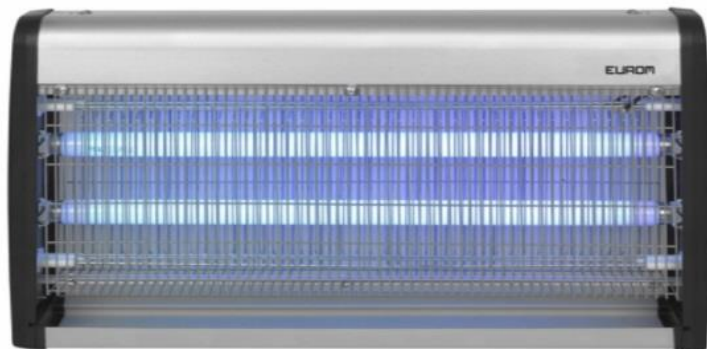

Insect killers Euromac
Insect killers Vulcan

Insect spray's

Number	Description
--------	-------------

021801	Insect killer Metal 16-2 With attractant reservoir Reach 100 m ² Lamps 2 x 8 W UV Consumption 24 W 220-240V 50Hz Grid voltage 2200V Body plastic + metal Dimension 9,8x35,7x30 cm Weight 2,1 kilo Free standing and hanging possible
--------	--

021804	Insect killer Metal 30-2 With attractant reservoir Reach 150 m ² Lamps 2 x 15 W UV Consumption 45 W 220-240V 50Hz Grid voltage 2500V Body plastic + metal Dimension 9,8x39x30 cm Weight 2,9 kilo Free standing and hanging possible
--------	---

021800	Insect killer Fly away 11 Compact model Reach 90 m ² Lamps 1 x 11 W UV Consumption 12 W 220-240V 50Hz Grid voltage 1000V Housing plastic Dimension ø9,5x12,3x30 cm Weight 0,490 kilo
--------	---

021802 Insect killer Fly Away 30-IPX4

With Actinic TL-D 15W BL lamps
Reach 150 m²
Lamps 2 x 15 W UV
Consumption 45 W
220-240V 50Hz
Grid voltage 3500V
Body plastic
Dimension 12x52x29 cm
Weight 3,2 kilo

Splash watertight IPX-4