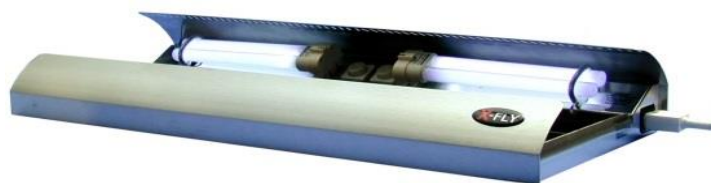

021832 ***Insect killer X-Fly 2***
Horizontal model with glue board
Reach 140 m²
Lamp 2 x 18 W PL
Consumption 55 W
230V 50Hz
Housing made of stainless steel 430
Front grained stainless steel surface
Dimension 65x10x27cm.
Weight 4,0 kilo
Standard UV energy saver lamps