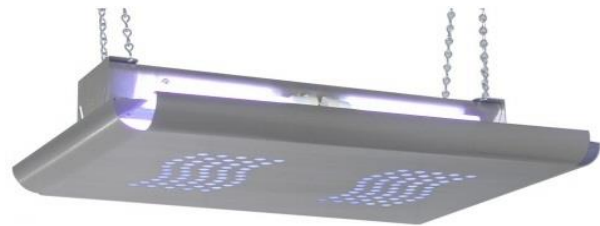

021850 **Insect killer Fly-Shield 4**
Wall-/ceiling model with glue board.
Reach 360 m²
Lamp 4 x 18 W PL
Consumption 120 W
230VAC
Housing complete stainless steel 430 grade
Front grained stainless steel
Dimension 34,5x25x11,5cm
Weight 6,5 kilo
Shatter resistant UV energy saver lamps