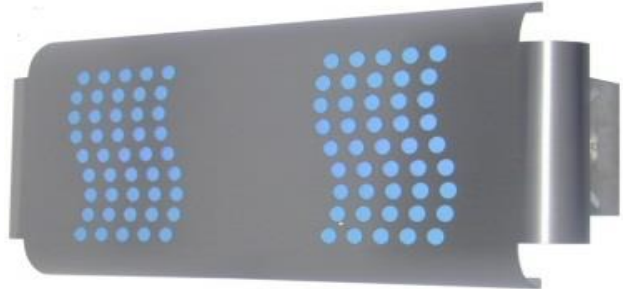

021847 **Insect killer Fly-Shield 2**
Wall-/ceiling model with glue board.
Reach 180 m²
Lamp 2 x 18 W PL
Consumption 70 W
230VAC
Housing complete stainless steel 430 grade
Front grained stainless steel
Dimension 34,5x25x11,5cm
Weight 4,0 kilo
Standard UV energy saver lamps

021848 **Insect killer Fly-Shield 2**
Wall-/ceiling model with glue board.
Reach 180 m²
Lamp 2 x 18 W PL
Consumption 70 W
230VAC
Housing complete stainless steel 430 grade
Front grained stainless steel
Dimension 34,5x25x11,5cm
Weight 4,0 kilo
Shatter resistant UV energy saver lamps