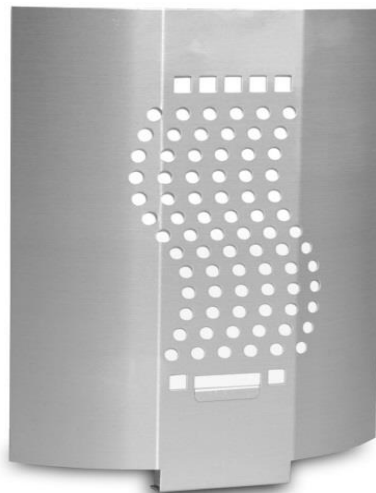

021835 Spare UV lamp 18W
021836 Spare UV lamp 18W, shatter resistant
021837 Pack of 6 pieces glue boards FLY-1
021838 Pack of 6 pieces glue boards FLY-2

FLY-SHIELD SOLO free standing or wall mounting insect killer
Made of corrosion resistant aluminium, easy to clean, nice design.
With a glue board and a powerful 20 Watt UV lamp. Effective unit for restaurants, bars, offices, receptions etc.

021840 Insect killer Fly-Shield Solo
Free stand or wall mount model with glue board
Reach 90 m²
Lamp 1 x 20 W PL
Consumption 23 W
230VAC
Housing of anodised aluminium
Front silver anodised
Dimension 23x31x12,5cm
Weight 1,0 kilo
Standard UV energy saver lamps