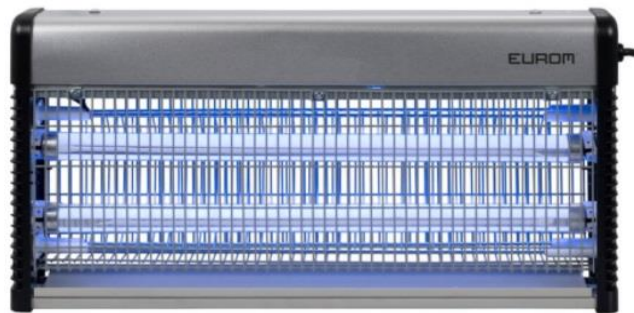

021802 Insect killer Fly Away 30-IPX4

With Actinic TL-D 15W BL lamps
Reach 150 m²
Lamps 2 x 15 W UV
Consumption 45 W
220-240V 50Hz
Grid voltage 3500V
Body plastic
Dimension 12x52x29 cm
Weight 3,2 kilo

Splash watertight IPX-4

021805 Insect killer Fly Away 40-IPX4

With Actinic TL-D 18W BL lamps
Reach 200 m²
Lamps 2 x 18 W UV
Consumption 60 W
220-240V 50Hz
Grid voltage 3500V
Body plastic
Dimension 12x67x29 cm
Weight 4 kilo

Splash watertight IPX-4

021808 Insect killer Metal 16 LED

Free standing and hanging possible
Reach 100 m²
Lamps 2 x 4,5 W LED UV
Consumption 9 W
220-240V 50Hz
Grid voltage 2200V
Body plastic + metal
Dimension 7,2x33,6x26,4 cm
Weight 1,85 kilo

021809 Insect killer Metal 30 LED

Free standing and hanging possible
Reach 150 m²
Lamps 2 x 7 W LED UV
Consumption 14 W
220-240V 50Hz
Grid voltage 2200V
Body plastic + metal
Dimension 7,2x48,6x26,4 cm
Weight 2,4 kilo

021810 Insect killer Metal 40 LED

Free standing and hanging possible
Reach 200 m²
Lamps 2 x 20 W
Consumption 60 W
220-240V 50Hz
Grid voltage 2200V
Body plastic + metal
Dimension 7,2x63,7x26,4 cm
Weight 3,4 kilo

021801C Spare lamp Philips 8 Watt

021802C Spare lamp Philips 15 Watt

021803C Spare lamp Philips 20 Watt