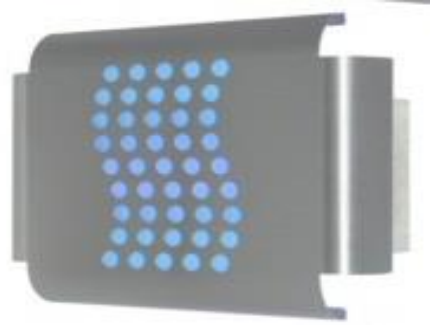

021846 **Insect killer Fly-Shield 1**
Wall-/ceiling model with glue board.
Reach 90 m²
Lamp 1 x 18 W PL
Consumption 40 W
230VAC
Housing complete stainless steel 430 grade
Front grained stainless steel
Dimension 34,5x25x11,5cm
Weight 3,0 kilo
Shatter resistant UV energy saver lamps