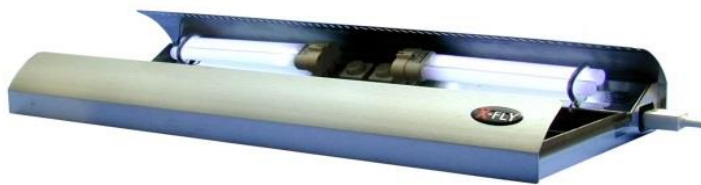

021833 Insect killer X-Fly 2
Horizontal model with glue board
Reach 140 m²
Lamp 2 x 18 W PL
Consumption 55 W
230V 50Hz
Housing made of stainless steel 430
Front grained stainless steel surface
Dimension 65x10x27cm.
Weight 4,0 kilo
Shatter resistant UV energy saver lamps