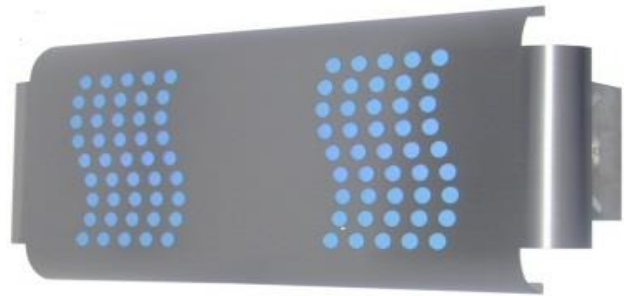

021849 **Insect killer Fly-Shield 4**
Wall-/ceiling model with glue board.
Reach 360 m²
Lamp 4 x 18 W PL
Consumption 120 W
230VAC
Housing complete stainless steel 430 grade
Front grained stainless steel
Dimension 34,5x25x11,5cm
Weight 6,5 kilo
Standard UV energy saver lamps