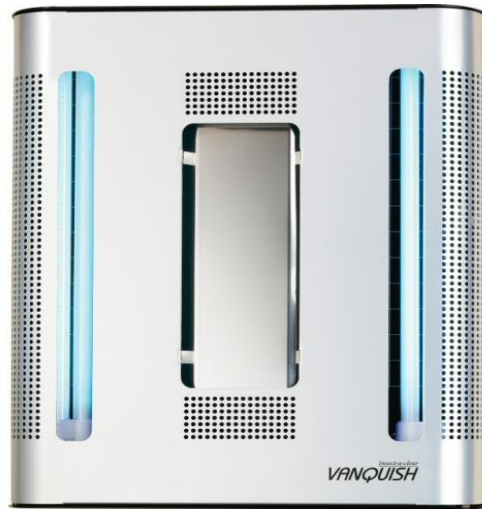

Vanquish insect killer, slim line design

Discreet yet very efficient glue board fly killer.

Fitted with 2x36W high attraction energy saving UV lamps and a fully electronic lighting gear which ensures low power consumption and doesn't require starters. With a super size glue board over 1240 cm² (complete with monitoring squares) makes it an effective fly control unit. Anodised aluminium housing.

021855 Insect killer Vanquish

Wall mount model with glue board.
Reach 360 m²
Lamp 2 x 36 W PL
Consumption 75 W
230VAC
Powder coated steel frame and aluminium front.
Front anodised aluminium
Dimension 41x47,5x7cm
Weigh 5,5 kilo
Standard UV energy saver lamps

021856 Insect killer Vanquish

Wall mount model with glue board.
Reach 360 m²
Lamp 2 x 36 W PL
Consumption 75 W
230VAC
Powder coated steel frame and aluminium front.
Front anodised aluminium
Dimension 41x47,5x7cm
Weigh 5,5 kilo
Shatter resistant UV energy saver lamps