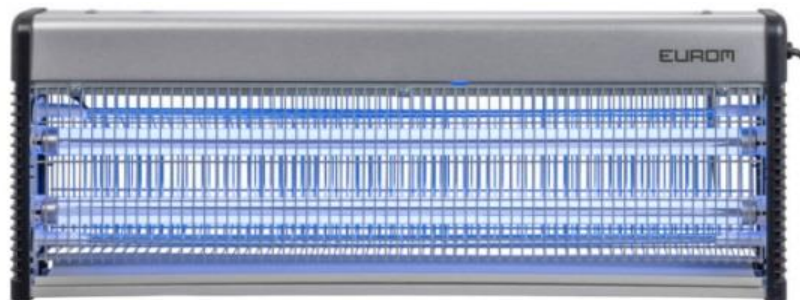

021810 Insect killer Metal 40 LED

Free standing and hanging possible
Reach 200 m²
Lamps 2 x 20 W
Consumption 60 W
220-240V 50Hz
Grid voltage 2200V
Body plastic + metal
Dimension 7,2x63,7x26,4 cm
Weight 3,4 kilo