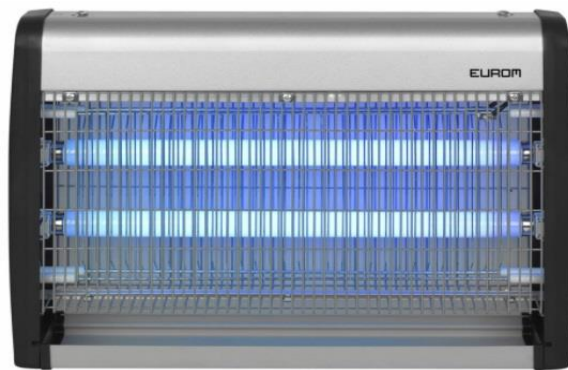

Insect killers Euromac
Insect killers Vulcan

Insect spray's

Number	Description
--------	-------------

021801	Insect killer Metal 16-2 With attractant reservoir Reach 100 m ² Lamps 2 x 8 W UV Consumption 24 W 220-240V 50Hz Grid voltage 2200V Body plastic + metal Dimension 9,8x35,7x30 cm Weight 2,1 kilo Free standing and hanging possible
--------	--

021804	Insect killer Metal 30-2 With attractant reservoir Reach 150 m ² Lamps 2 x 15 W UV Consumption 45 W 220-240V 50Hz Grid voltage 2500V Body plastic + metal Dimension 9,8x39x30 cm Weight 2,9 kilo Free standing and hanging possible
--------	---

021800	Insect killer Fly away 11 Compact model Reach 90 m ² Lamps 1 x 11 W UV Consumption 12 W 220-240V 50Hz Grid voltage 1000V Housing plastic Dimension ø9,5x12,3x30 cm Weight 0,490 kilo
--------	---

021802 Insect killer Fly Away 30-IPX4

With Actinic TL-D 15W BL lamps
Reach 150 m²
Lamps 2 x 15 W UV
Consumption 45 W
220-240V 50Hz
Grid voltage 3500V
Body plastic
Dimension 12x52x29 cm
Weight 3,2 kilo

Splash watertight IPX-4