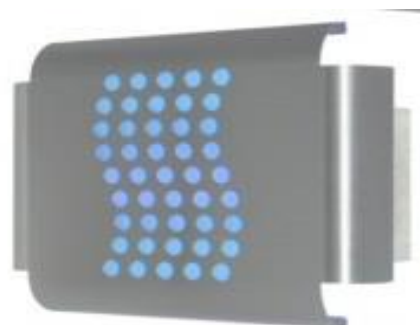

021841 Insect killer Fly-Shield Solo
Free stand or wall mount model with glue board
Reach 90 m²
Lamp 1 x 20 W PL
Consumption 23 W
230VAC
Housing of anodised aluminium
Front silver anodised
Dimension 23x31x12,5cm
Weight 1,0 kilo
Shatter resistant UV energy saver lamps

021842 Spare UV lamp 20W
021843 Spare UV lamp 20W, shatter resistant
021844 Pack of 6 stuks glue boards Fly-Shield Solo

FLY-SHIELD wall mount and ceiling model insect killer
Model 1 and 2 can be used for wall mount and for ceiling mount.
Model 4 for lager areas as ceiling mount.
Fast and easy replacement of the glue board.
Complete stainless steel construction, easy in maintenance en nice looking design.
Lifetime glue boards up to 3 months depending on environmental conditions and infestation.

021845 Insect killer Fly-Shield 1
Wall-/ceiling model with glue board.
Reach 90 m²
Lamp 1 x 18 W PL
Consumption 40 W
230VAC
Housing complete stainless steel 430 grade
Front grained stainless steel
Dimension 34,5x25x11,5cm
Weight 3,0 kilo
Standard UV energy saver lamps