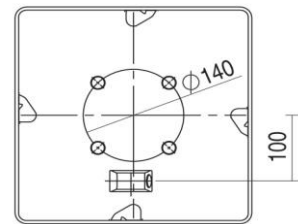

Sealing polyurethane (PUR), foamed body groove.

Connection screwless terminal block 3-pole, 230Vac 50/60Hz

Lifetime 50.000 hour / L90B10

Standard model CRI >80; 4000K

Certificate ESC, ENEC, CB

TREVOS

Number	Type	Lumen Module	Lumen fitting	Ta. Max (°C)	Wattage	Length (A) mm	D mm
89TR63510	Linea LED	1200	1180	35	10	330	330
89TR63520	Linea LED	1800	1490	35	13	330	330
89TR63540	Linea LED	2400	2020	35	18	330	330
89TR63560	Linea LED	3600	2890	35	27	330	330