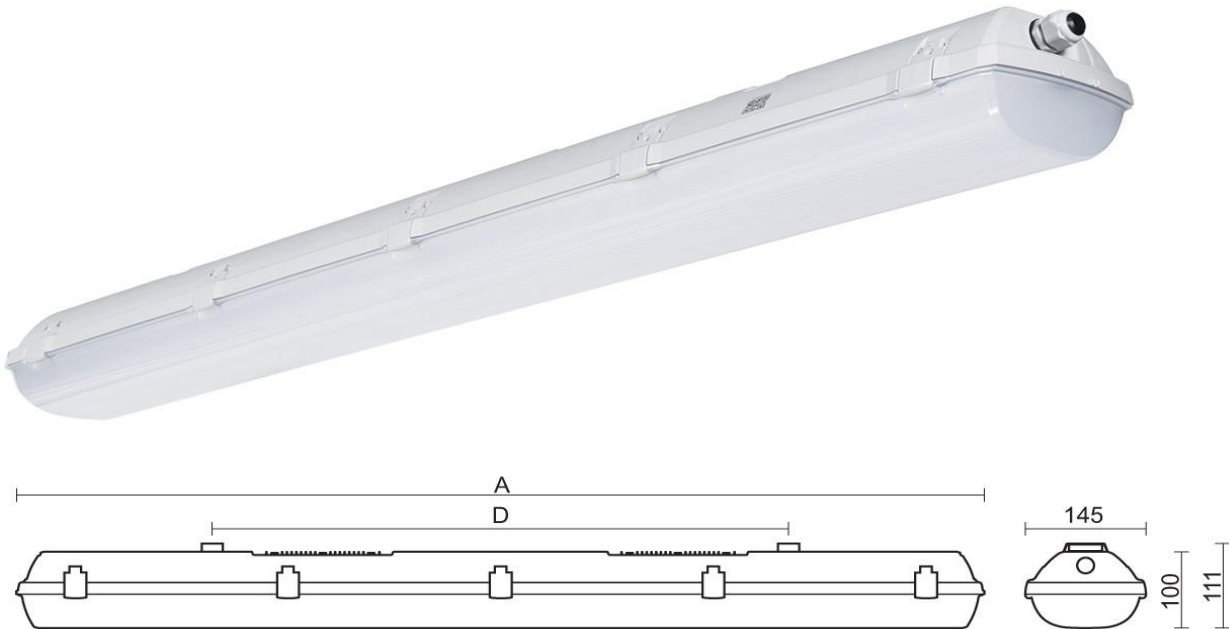

Trevos Futura LED PC light fittings IP66

Industrial dust and watertight light fittings with impact resistant body and diffuser. Clips of polyamide +15% glass fibre reinforced. Optional stainless steel clips available. Ta = 50°C standard version. Reflector steel sheet white color. Diffuser UV stable translucent polycarbonate. Sealing polyurethane (PUR), foamed body groove. Connection screwless terminal block 3-pole, 230Vac 50/60Hz. Package contains stainless steel hooks and brackets. Lifetime 50.000 hour / L90B10. Standard model CRI >80; 4000K. Certificate ENEC, CB, HACCP. Top quality luminaire with a special cooling element in the top of the body to ensure a long lifetime.

Number	Type	Lumen Module	Lumen fitting	Ta. Max (°C)	Wattage	Length (A) mm	D mm
89TR75010	Futura LED PC	2600	2490	50	18	612	475
89TR75020	Futura LED PC	3200	3050	50	22	612	475
89TR75030	Futura LED PC	4400	4230	45	30	612	475
89TR75040	Futura LED PC	5200	4910	50	35	1172	700
89TR75050	Futura LED PC	6400	5880	50	42	1172	700
89TR75060	Futura LED PC	8800	8110	45	58	1172	700
89TR75410	Futura LED PC	12800	11900	35	85	1172	700
89TR75070	Futura LED PC	6500	6190	50	44	1452	940
89TR75080	Futura LED PC	8000	7440	50	53	1452	940
89TR75090	Futura LED PC	11000	9950	45	71	1452	940
89TR75420	Futura LED PC	16000	14810	35	106	1452	940