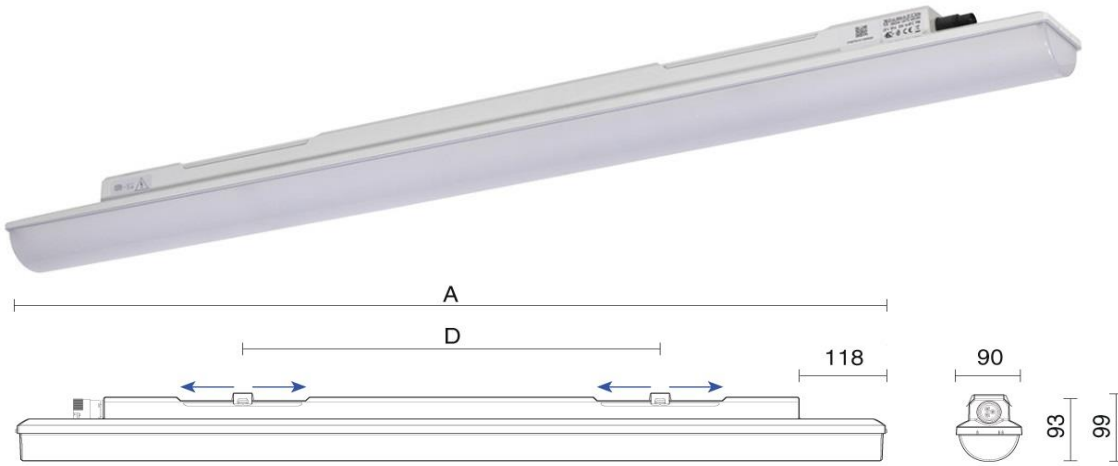

Trevos Futura LED PC light fittings IP66

Industrial dust and watertight light fittings with impact resistant body and diffuser. Clips of polyamide +15% glass fibre reinforced. Optional stainless steel clips available. Ta = 50°C standard version. Reflector steel sheet white color. Diffuser UV stable translucent polycarbonate. Sealing polyurethane (PUR), foamed body groove. Connection screwless terminal block 3-pole, 230Vac 50/60Hz. Package contains stainless steel hooks and brackets. Lifetime 50.000 hour / L90B10. Standard model CRI >80; 4000K. Certificate ENEC, CB, HACCP. Top quality luminaire with a special cooling element in the top of the body to ensure a long lifetime.

Trevos Innova LED PC light fittings IP66

Industrial dust and watertight light fittings with impact resistant body and diffuser. Ta = 50°C standard version.
 Reflector steel sheet white color. Diffuser UV stable translucent polycarbonate.
 Ventilation diaphragm in base eliminating vacuum and condensation build-up.
 Connector 3, 5 or 7-pole, 230Vac 50/60Hz
 Interconnection cable with 2 connectors in different lengths available.
 Lifetime 50.000 hour / L90B10
 Standard model CRI >80; 4000K
 Certificate ENEC, CB, HACCP

Trevos Linea LED IP54

LED light fitting for indoor use.

Use in sanitary areas and public areas.

Can be mounted to the wall or ceiling.

Impact resistant polycarbonate. $T_a = 35^{\circ}\text{C}$.

Reflector steel sheet white color. Diffuser translucent polycarbonate, UV stable and impact resistant.