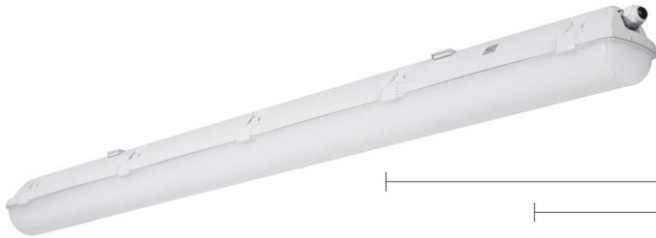

Number	Type	Lumen Module	Lumen fitting	Ta. Max (°C)	Wattage	Length (A) mm	D mm
89TR65010	Prima LED PC	1300	1260	45	10	662	350
89TR65020	Prima LED PC	1600	1510	45	12	662	350
89TR65030	Prima LED PC	2200	1950	40	15	662	350
89TR65040	Prima LED PC	2600	2320	45	18	1272	700
89TR65050	Prima LED PC	3200	2860	45	22	1272	700
89TR65060	Prima LED PC	4400	3920	40	30	1272	700
89TR65460	Prima LED PC	6400	5650	40	43	1272	700
89TR65070	Prima LED PC	3250	2810	45	22	1572	940
89TR65080	Prima LED PC	4000	3530	45	27	1572	940
89TR65090	Prima LED PC	5500	4940	40	37	1572	940
89TR65490	Prima LED PC	8000	7090	40	54	1572	940