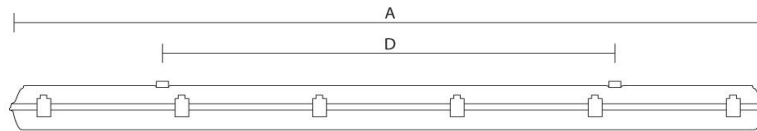

Number	Type	Lumen Module	Lumen fitting	Ta. Max (°C)	Wattage	Length (A) mm	D mm
89TR65010	Prima LED PC	1300	1260	45	10	662	350
89TR65020	Prima LED PC	1600	1510	45	12	662	350
89TR65030	Prima LED PC	2200	1950	40	15	662	350
89TR65040	Prima LED PC	2600	2320	45	18	1272	700
89TR65050	Prima LED PC	3200	2860	45	22	1272	700
89TR65060	Prima LED PC	4400	3920	40	30	1272	700
89TR65460	Prima LED PC	6400	5650	40	43	1272	700
89TR65070	Prima LED PC	3250	2810	45	22	1572	940
89TR65080	Prima LED PC	4000	3530	45	27	1572	940
89TR65090	Prima LED PC	5500	4940	40	37	1572	940
89TR65490	Prima LED PC	8000	7090	40	54	1572	940