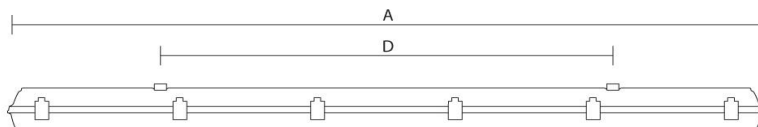

Trevos Prima LED MAX PC light fittings IP66

For use in ambient temperatures between ta -40°C and +65°C. Lifetime 50.000 hour / L80B10. Clips stainless steel + polyamide. Other features as Prima LED PC

Number	Type	Lumen Module	Lumen fitting	Ta. Max (°C)	Wattage	Length (A) mm	D mm
89TR79910	LED MAX	4000	3550	65	24	1572	940
89TR79900	LED MAX	5500	4780	60	33	1572	940