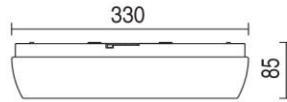

Sealing polyurethane (PUR), foamed body groove.

Connection screwless terminal block 3-pole, 230Vac 50/60Hz

Lifetime 50.000 hour / L90B10

Standard model CRI >80; 4000K

Certificate ESC, ENEC, CB

TREVOS

Number	Type	Lumen Module	Lumen fitting	Ta. Max (°C)	Wattage	Length (A) mm	D mm
89TR63510	Linea LED	1200	1180	35	10	330	330
89TR63520	Linea LED	1800	1490	35	13	330	330
89TR63540	Linea LED	2400	2020	35	18	330	330
89TR63560	Linea LED	3600	2890	35	27	330	330