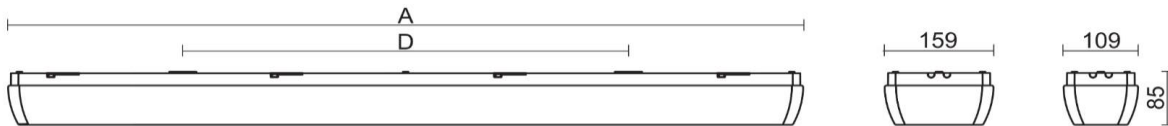

Sealing polyurethane (PUR), foamed body groove.

Connection screwless terminal block 3-pole, 230Vac 50/60Hz

Lifetime 50.000 hour / L90B10

Standard model CRI >80; 4000K

Certificate ESC, ENEC, CB

TREVOS

Number	Type	Lumen Module	Lumen fitting	T_a Max ($^{\circ}\text{C}$)	Wattage	Length (A) mm	D mm
89TR63140	Linea LED	2600	2240	35	18	1160	650
89TR63150	Linea LED	3200	2720	35	22	1160	650
89TR63160	Linea LED	4400	3720	35	30	1160	650
89TR63240	Linea LED	5200	4330	35	35	1160	650
89TR63250	Linea LED	6400	5210	35	42	1160	650
89TR63260	Linea LED	8800	7280	35	58	1160	650

Trevos Linea LED IP54

Square LED light fitting for indoor use.

Use in sanitary areas and public areas.

Can be mounted to the wall or ceiling.

Impact resistant polycarbonate. Ta = 35°C.

Reflector steel sheet white color. Diffuser translucent polycarbonate, UV stable and impact