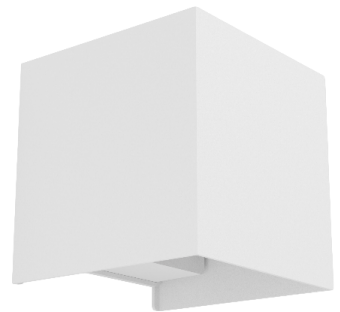

Indoor LED Wall Light VALMONTONE

Indoor wall light VALMONTONE

The VALMONTONE wall lamp impresses with its modern design and clean lines. With integrated LED technology, it provides energy-efficient and pleasant lighting. This lamp is ideal for adding stylish accents to livingrooms, hallways or bedrooms. Its minimalist appearance makes it a versatile addition to various interior styles.

The VALMONTONE wall lamp is available in three different housing colours to meet your interior. Adjustable light angle in both up and down.

Technical properties:

Material housing:	Aluminium / glass
Fitting:	LED
Light source type:	LED
Power:	2x 1,5W
Light source:	Included
Nominal voltage:	220-240Vac - 50/60Hz
Switch:	NO
Protection Class:	Class II
IP Rating:	IP20
Energy efficiency class:	E
Dimensions housing:	100 x 100 x 100 mm H x L x D
Weight:	0,349 kg
USB port:	NO
Dimmable:	NO