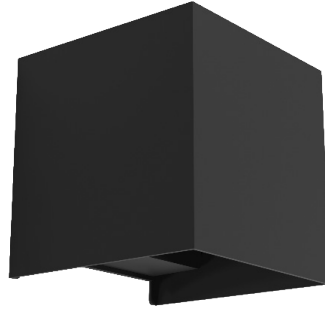

Indoor LED Wall Light VALMONTONE

Indoor wall light VALMONTONE

The VALMONTONE wall lamp impresses with its modern design and clean lines. With integrated LED technology, it provides energy-efficient and pleasant lighting. This lamp is ideal for adding stylish accents to livingrooms, hallways or bedrooms. Its minimalist appearance makes it a versatile addition to various interior styles.

The VALMONTONE wall lamp is available in three different housing colours to meet your interior. Adjustable light angle in both up and down.

Technical properties:

Material housing:	Aluminium / glass
Fitting:	LED
Light source type:	LED
Power:	2x 1,5W
Light source:	Included
Nominal voltage:	220-240Vac - 50/60Hz
Switch:	NO
Protection Class:	Class II
IP Rating:	IP20
Energy efficiency class:	E
Dimensions housing:	100 x 100 x 100 mm H x L x D
Weight:	0,349 kg
USB port:	NO
Dimmable:	NO