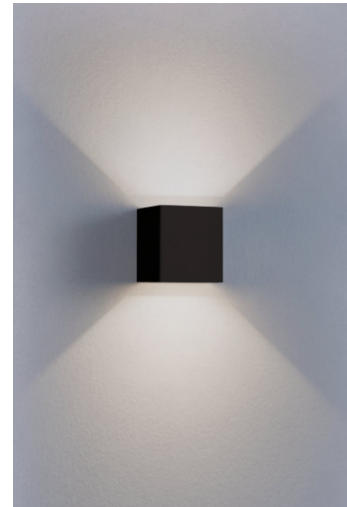

Indoor LED Wall Light CALPINO PRO IP65

Indoor wall light CALPINO PRO IP65

The CALPINO PRO wall lamp impresses with its modern design and clean lines. With integrated LED technology, it provides energy-efficient and pleasant lighting. This lamp is ideal for adding stylish accents to livingrooms, hallways or bedrooms but also for damp areas due to its IP65 protection rating. Its minimalist appearance makes it a versatile addition to various interior styles. The luminaire is made of die-cast aluminium with fine-textured matt powder-coated finish. The lamp is available in ON/OFF version but also with a build-in TRIAC dimmable LED driver. Light control through adjustable metal wings to adjust the beam angle.

Technical properties:

Material housing:	Die-cast Aluminium
Fitting:	LED
Light source type:	LED
Power:	6,5 W + 7,8 W
Light source:	Included
Nominal voltage:	220-240Vac - 50/60Hz
Switch:	NO
Protection Class:	Class II
IP Rating:	IP65
Energy efficiency class:	F
Dimensions housing:	105 x 110 x 105 mm H x W x L
Weight:	0,78 kg
USB port:	NO
Dimmable:	TRIAC