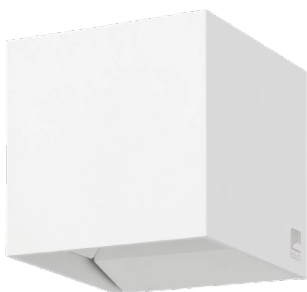

Article numbers:

Article No.	Description	Watt	Lumen	Light colour	Dimmable	Housing
83EGL0193021	CALPINO PRO IP65 white	7,8	556	3.000 K	Triac	White
83EGL0193022	CALPINO PRO IP65 black	7,8	556	3.000 K	Triac	Black
83EGL0193023	CALPINO PRO IP65 silver	7,8	556	3.000 K	Triac	Silver
83EGL0193024	CALPINO PRO IP65 anthracite	7,8	556	3.000 K	Triac	Anthracite
83EGL0194021	CALPINO PRO IP65 white	7,8	561	4.000 K	Triac	White
83EGL0194022	CALPINO PRO IP65 black	7,8	561	4.000 K	Triac	Black
83EGL0194023	CALPINO PRO IP65 silver	7,8	561	4.000 K	Triac	Silver
83EGL0194024	CALPINO PRO IP65 anthracite	7,8	561	4.000 K	Triac	Anthracite
83EGL0193011	CALPINO PRO IP65 white	6,5	392	3.000 K	Triac	White
83EGL0193012	CALPINO PRO IP65 black	6,5	392	3.000 K	Triac	Black
83EGL0193013	CALPINO PRO IP65 silver	6,5	392	3.000 K	Triac	Silver
83EGL0193014	CALPINO PRO IP65 anthracite	6,5	392	3.000 K	Triac	Anthracite
83EGL0194011	CALPINO PRO IP65 white	6,5	412	4.000 K	Triac	White
83EGL0194012	CALPINO PRO IP65 black	6,5	412	4.000 K	Triac	Black
83EGL0194013	CALPINO PRO IP65 silver	6,5	412	4.000 K	Triac	Silver
83EGL0194014	CALPINO PRO IP65 anthracite	6,5	412	4.000 K	Triac	Anthracite

WHITE