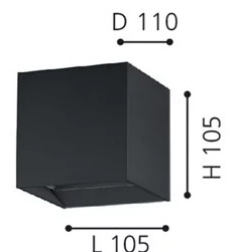

WHITE

BLACK

SILVER

ANTHRACITE

Indoor LED Wall Light FANZAROTTA

Indoor wall light FANZAROTTA

The FANZAROTTA is a wall mounted spotlight and indirect light in one. The 2 light functions can be controlled separately from each other directly on the light housing. There are 3 switch modes, indirect light, spotlight and indirect + spotlight. This lamp is ideal for adding stylish accents to livingrooms, hallways or bedrooms. Its minimalist appearance makes it a versatile addition to various interior styles. The light is equipped with an USB port for charging a mobile device.