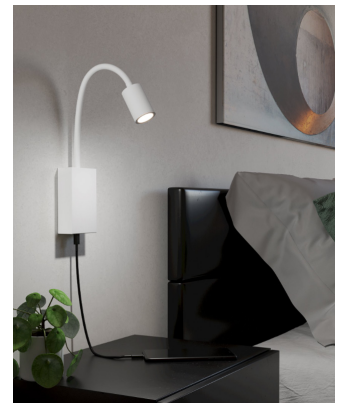

Indoor LED Wall Light TAZZOLI + USB

Indoor wall light TAZZOLI

The TAZZOLI LED wall light fixture is crafted from a metal housing and lamp head with a movable black plastic lamp neck. The **integrated USB-port** allows you to charge your smartphone, for example. The LED's emit pleasant warm white light. Thanks to the flexible lamp neck, optimal and targeted lighting is possible in an instant. Furthermore, the wall lamp can be easily switched ON/OFF using a toggle switch on the lamp housing.

The wall lamp perfectly complements modern an minimalist interiors and offers a practical reading lamp on the wall - whether in the living room, bedroom or dining room.

The simple and timeless luminaires from the TAZZOLI series have diverse uses and stand out with the option of targeted lighting as well.