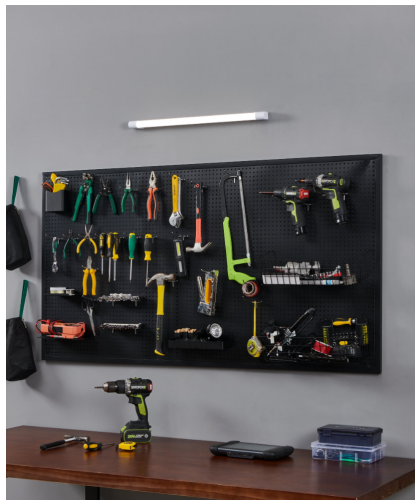

Indoor LED Wall Light 600 mm

Indoor wall light 600 mm

This LED under-cabinet or wall light with a length of 600 mm offers an efficient and space-saving lighting solution.

Thanks to its slim design it can be mounted ideally in workspaces or under cabinets.

It ensures even light distribution and is fitted with an ON/OFF switch.

On board of vessels there are often open fluorescent lights which can easily break due to an unintended impact. If that happens glass of the fluorescent tube can easily injure someone.

With this simple LED solution you can easily convert a dangerous situation to a safe situation.

Technical properties:

Material housing:	Plastic
Fitting:	LED
Light source type:	LED
Power:	10 W
Light source:	Included
Nominal voltage:	220-240Vac - 50/60Hz
Switch:	ON/OFF
Protection Class:	Class II
IP Rating:	IP20
Energy efficiency class:	E
Dimensions housing:	40 x 600 x 30 mm H x L x D
Weight:	0,317 kg
USB port:	NO
Dimmable:	NO