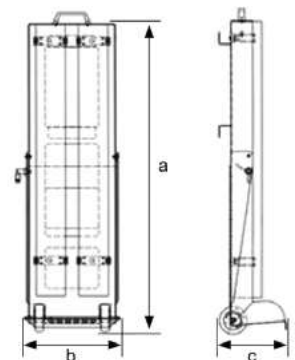

INDEX

Technical specifications:

Nominal voltage: 220-240Vac
Current: 3x0,075
IP Protection Class: IP68 50m / 5h
Impact Resistance: IK10
Protection Class: Class II
Weight: Approx. 14 kg
Tamb: -20°C - +50°C
Number of LED's: 3x 24
Lifetime LED: >50,000h
Power: 3x 14,5W = 43,5W
Real lumen: Approx. 4,650 lm
Light colour: 6,500K
Colour rendering: >70
Housing: Aluminium conductive
Diffuser: OPTIONAL
Protective tube: Polycarbonate diam. 50mm IK10
End Caps : Aluminium, black anodized
Cable: 20 mtr H07BQ-F 2x1,5 mm²
Plug: OPTIONAL
Mounting brackets: Included
Diffuser foil integrated
Version 110V / 24V on request available

a - b - c (in mm)
1135 - 342 - 245 mm

Article No.	Description	Voltage	Colour	Wattage	Lumen	Current
89KRL291956	EX-Trolley-LED 5024 set with 20m cable, w/o plug	220/240vac	6,500K	43,5 W	4650 lm	3x0,075 A