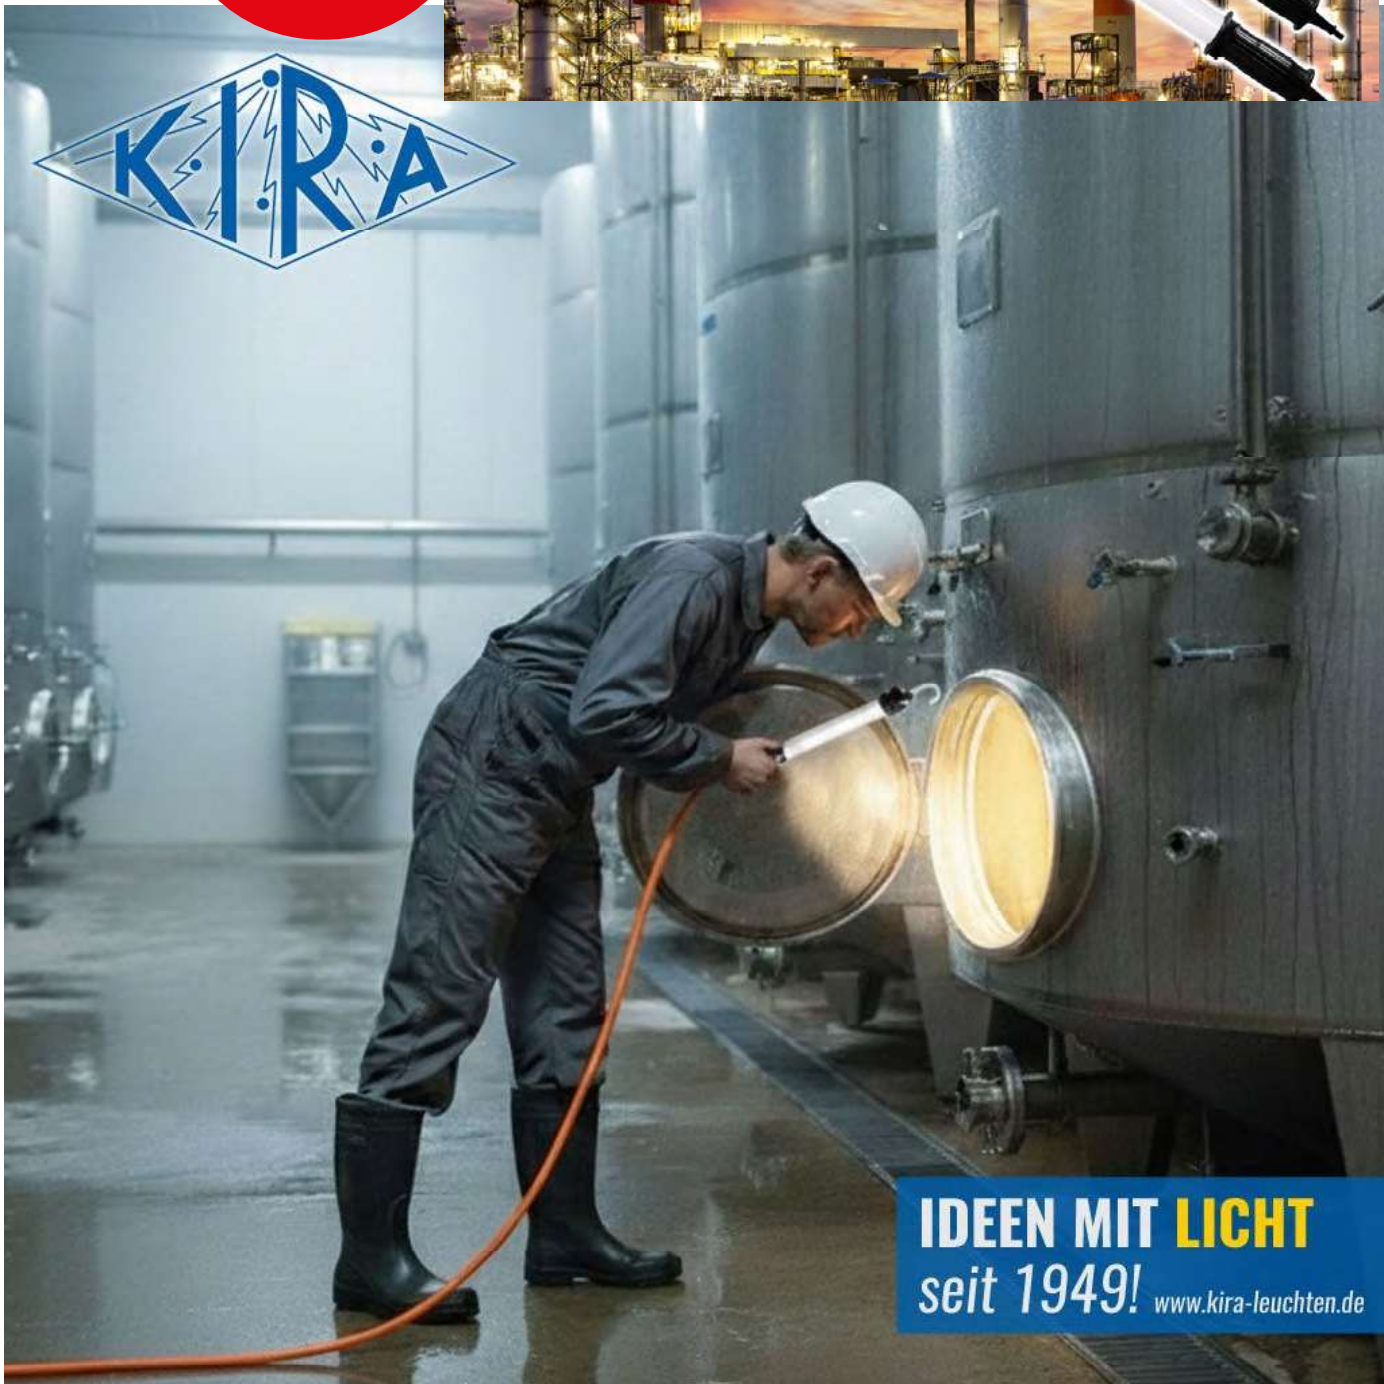

ATEX Explosion-proof LED Hand lamps with cable

Explosion-proof compact handlamps are the ideal tool for all kind of inspection and service work in confined and hard-to-reach areas. The lights distinguish themselves by a low weight and compact design. They provide a uniform light with a low glare. The lights are available in several voltages and light outputs. A range of accessories completes the range of products, such as safety transformers, and ATEX safety plugs. For dirty work there is a protective antistatic foil available for protection of the light. This foil is easy to replace. For most of the lights there is a large choice in cable lengths available. The high IP rating protects the light against water ingress. All lights are fully ATEX certified for safe work in environments with a risk of explosion.

INDEX

**WORK SAFE
ONLY USE
CERTIFIED
LIGHTS IN
AREAS WITH A
RISK OF
EXPLOSION**

IDEEN MIT LICHT
seit 1949! www.kira-leuchten.de