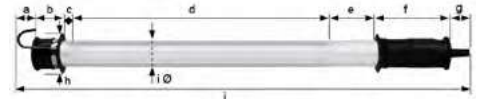

Dimensions:

a - b - c - d - e - f - g - h - i - j (in mm)

25 - 55 - 20 - 500 - 90 - 140 - 45 - 75 - 80 - 875