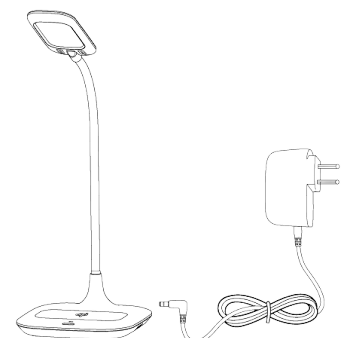

Article numbers:

Article No.	Description	Watt	Lumen	Colour K
83EGL098247	Desk light modern LED white colour housing	3,7 W	480	4.000