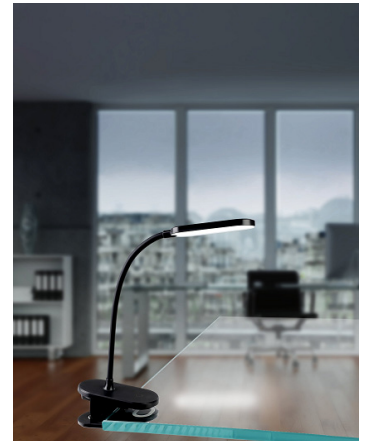

Technical properties:

Material housing:	Plastic composite
Fitting:	Build-in LED Module
Light source type:	LED
Power:	1,7W
Light source:	Included
Nominal voltage:	Build-in Li-ion battery 1.200mAh
Switch:	Touch
Protection Class:	Class III
IP Rating:	IP20
Energy efficiency class:	F
Dimensions housing:	120 x 70 x 455 mm L x W x H
Weight:	0,254 kg
USB port:	Yes for battery charger
Dimmable:	Yes 3-steps