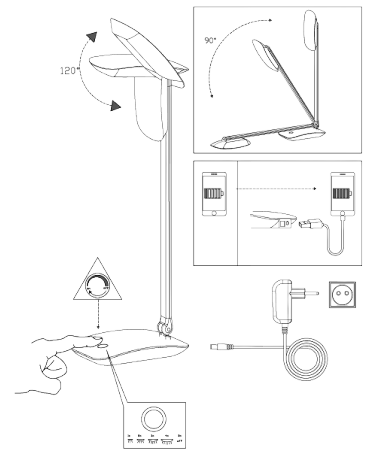

Technical properties:

Material housing: Plastic composite
 Fitting: Build-in LED Module
 Light source type: LED
 Power: 4,8W
 Light source: Included
 Nominal voltage: 220-240Vac - 50/60Hz
 Switch: ON/OFF & DIM
 Protection Class: Class II
 IP Rating: IP20
 Energy efficiency class: D
 Dimensions housing: 155 x 100 x500 mm L x W x H
 Weight: 0,88 kg
 USB port: Yes integrated
 Dimmable: Yes 4-steps