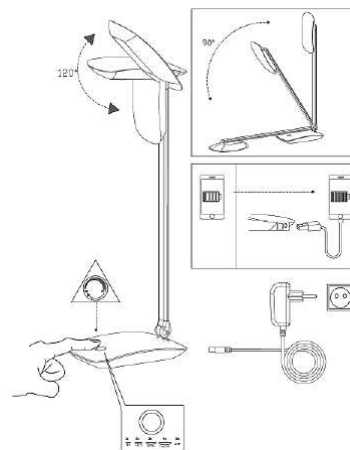

### Modern Desklight LED

Dimmable desklight available in 3 different housing colors. Plastic composite housing. Protection class IP20. Equipped with exchangeable LED and driver. Nominal voltage: 100-240Vac, 50/60Hz, supply voltage 12Vdc. Power use 4,8W Safety Class II. With 4-step touch dimmer. Build-in LED Light source. Lumen output 687. Light colour 4.000K. Calculated lifespan 25.000 hour, 15.000 switch cycles. Dimensions: 150x100x500mm LxWxH. Lamp base dimensions: 155x100mm LxW. Weight 0,88kg. Manufacturers warrantee: 5 year.

### Modern Desklight LED with wireless charger

Dimmable desklight. Plastic composite housing. Protection class IP20. Equipped with exchangeable driver. Nominal voltage: 100-240Vac, 50/60Hz, supply voltage 12Vdc. Power use 3,7W Safety Class II. With 3-step touch dimmer. Build-in LED Light source. Lumen output 480. Light colour 4.000K. Calculated lifespan 25.000 hour, 15.000 switch cycles. **With Qi Charger to charge a smartphone wireless.** Dimensions: 385mm H. Lamp base dimensions: 165x165mm LxW. Weight 0,75kg. Manufacturers warrantee: 5 year.

### Modern Desklight LED with normal base or with table clamp

Dimmable desklight available in 2 different housing colors. Plastic composite housing. Protection class IP20. Equipped with exchangeable LED and driver. Nominal voltage: 220-240Vac, 50/60Hz, supply voltage 360mA. Power use 4,0W Safety Class II. With 4-step touch dimmer. Build-in LED Light source. Lumen output 600. Light colour 4.000K. Dimensions: 480x120x325mm LxWxH. Lamp base dimensions: 170x120mm LxW. Weight 0,93kg. Manufacturers warrantee: 5 year.