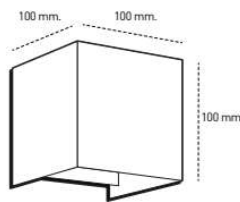

Article No.	Description	Watt	Lumen	CRI	Colour
83SEC655010683	BAMA White 3+3W Square	6	457	>80	3000K
83SEC655020683	BAMA Black 3+3W Square	6	457	>80	3000K
83SEC65520683	BAMA Matt Chrome 3+3W Square	6	457	>80	3000K
83SEC655900683	BAMA Titanium 3+3W Square	6	457	>80	3000K
83SEC65580683	BAMA Grey 3+3W Square	6	457	>80	3000K