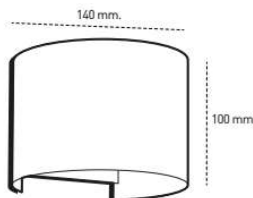

Article No.	Description	Watt	Lumen	CRI	Colour
83SEC656010683	BAMA White 3+3W Circular	6	457	>80	3000K
83SEC656020683	BAMA Black 3+3W Circular	6	457	>80	3000K
83SEC656520683	BAMA Matt Chrome 3+3W Circular	6	457	>80	3000K
83SEC656900683	BAMA Titanium 3+3W Circular	6	457	>80	3000K
83SEC65680683	BAMA Grey 3+3W Circular	6	457	>80	3000K

SECOM LED Indoor Wall light fixture EVOQUE

SECOM LED Indoor wall light EVOQUE

Indoor surface lighting system ideal for commercial and domestic spaces.

Housing made of steel sheet with thermo paint coating.

Innovative optic provides an uniform illumination over the entire surface with a minimum thickness of the luminaire. Equipped with high power factor drivers.

Modules composed with OSRAM Duris LEDs.

Available in light colors 3000 - 4000 and 5700K (standard color 4000K).

Available housing colors, white, black, grey, matt chrome and titanium.

Voltage range 220-240Vac 50/60Hz.

Protection IP20.

Estimated useful life exceeding 50.000 hours, CRI >80

Available optics symmetric 80°, Asymmetric 150°, Asymmetric 80°.

Dimensions **10W** 80x300x27mm WxLxH and **30W** 80x680x27mm WxLxH.