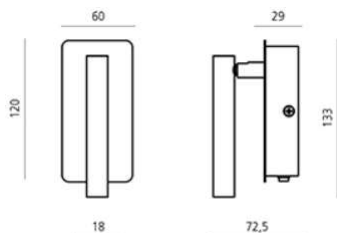

Wall luminaire DUMBO with adjustable arm

Chrome or coated steel body.
Build-in LED driver. Independent switch.
Voltage range: 230Vac 50/60Hz.
Light source Seoul LED.
Driver 700 mA - 6V.
CRI of >80, power factor 0,5.
Dimensions 72,5x133x29mm + base 120x18x60mm.
Weight 0,26 kg.
Protection IP20. Made in Italy.

Article No.	Description	Watt	Lumen	Color Kelvin
89MCHO42621	Dumbo LED Black	3W	150 lm	3000K
89MCHO42622	Dumbo LED Chrome	3W	150 lm	3000K