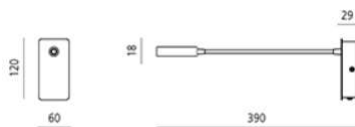

LED Indoor wall mounted light fixtures

Wall luminaire DUMBO with flexible arm

Chrome or coated steel body.
Build-in LED driver. Independent switch.
Voltage range: 230Vac 50/60Hz.
Light source Seoul LED.
Driver 700 mA - 6V.
CRI of >80, power factor 0,5.
Dimensions 390x29x18mm + base 120x60mm.
Weight 0,3 kg.
Protection IP20. Made in Italy.

Article No.	Description	Watt	Lumen	Color Kelvin
89MCHO42619	Dumbo LED Black	3W	150 lm	3000K
89MCHO42620	Dumbo LED Chrome	3W	150 lm	3000K