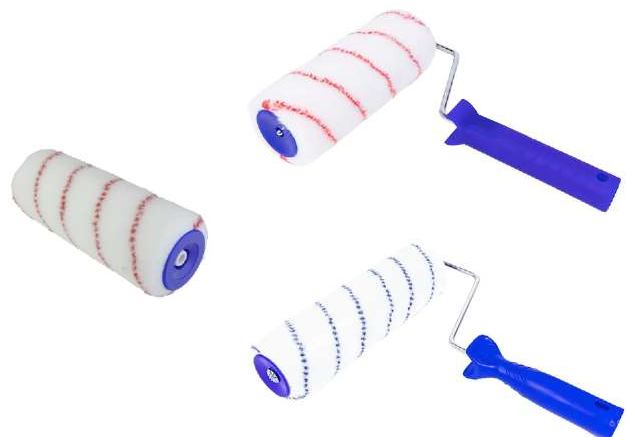

Article No.	Description	Packed	IMPA
400376	Felt paint roller 5 cm with 8 mm pile	10 pcs	51 03 34

Vestan paint roller with polyester pile

Replaceable paint roller with polyester pile. Mid class quality roller suitable for all surfaces. To use with latex-, wall- and ceiling paints. For 8 mm handle

Article No.	Description	Packed	IMPA
400361	Vestan paint roller 18 cm with large paint absorption due to thick pile	10 pcs	51 03 37
400355	Vestan paint roller 25 cm with large paint absorption due to thick pile	10 pcs	51 03 40

Paint roller with nylon pile

Replaceable paint roller with nylon pile. Top class quality rollers suitable for polyester, epoxy 2-components and wall paints. For 6 & 8 mm handle.

Article No.	Description	Packed	IMPA
400379	Nylon paint roller 18 cm Red stripe 2-C with 8 mm pile thickness	10 pcs	51 03 22
400380	Nylon paint roller 18 cm Red stripe 2-C with 14 mm pile thickness (for 8 mm holder)	10 pcs	51 03 22
400381	Nylon paint roller 18 cm Red stripe 2-C with 14 mm pile thickness with 6 mm handle	10 pcs	51 03 22
400382	Nylon paint roller 25 cm Red stripe 2-C with 14 mm pile thickness (for 6 mm holder)	10 pcs	51 03 55
400382B	Nylon paint roller 25 cm Red stripe 2-C with 8 mm pile thickness (for 8 mm holder)	10 pcs	51 03 55
400383	Nylon paint roller 25 cm Blue stripe 2-C with 14 mm pile thickness with 6 mm handle	10 pcs	51 03 55