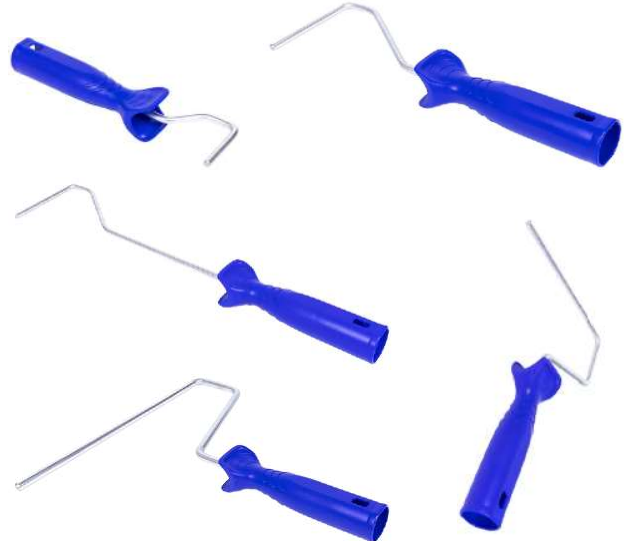

Paint roller handles

Several paint roller handles from metal with plastic grip.

Article No.	Description	Packed	IMPA
400375	Mini paint roller handle 5 cm diam. 6 mm length 22 cm	10 pcs	-
400369	Paint roller handle 10/12 cm diam. 6 mm length 28 cm	5 pcs	-
400370	Paint roller handle 10/12 cm diam. 6 mm length 42 cm	5 pcs	-
400374	Paint roller handle 18 cm diam. 8 mm length 28 cm	5 pcs	-
400372	Paint roller handle 25 cm diam. 8 mm length 28 cm	5 pcs	-