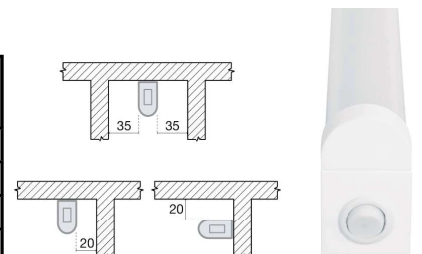

Article No.	Description	Watt	Lumen *	Dimensions in mm AxBxC	Mounting spacing in mm D	Light color
89TR22415	SB LED 1.1ft 1100/840	9	1080	360x38x67	230	4000K
89TR22425	SB LED 1.2ft 2200/840	15	2130	590x38x67	460	4000K
89TR22435	SB LED 1.4ft 4400/840	30	4250	1150x38x67	1020	4000K
89TR22445	SB LED 1.5ft 5500/840	37	5360	1430x38x67	1300	4000K