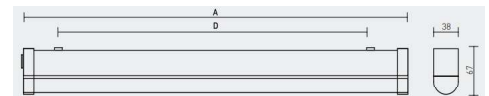

Article No.	Description	Watt	Lumen *	Dimensions in mm AxBxC	Mounting spacing in mm D	Light color
89TR22415	SB LED 1.1ft 1100/840	9	1080	360x38x67	230	4000K
89TR22425	SB LED 1.2ft 2200/840	15	2130	590x38x67	460	4000K
89TR22435	SB LED 1.4ft 4400/840	30	4250	1150x38x67	1020	4000K
89TR22445	SB LED 1.5ft 5500/840	37	5360	1430x38x67	1300	4000K