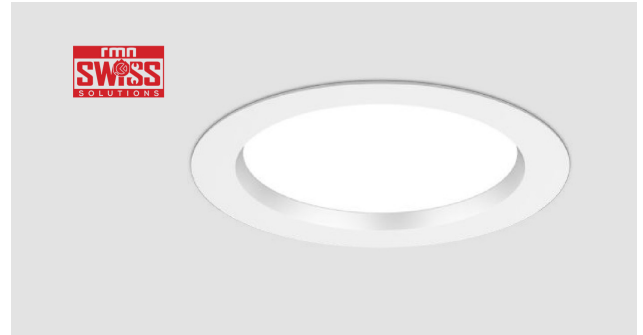

Indoor Recessed LED Downlight CL59

Indoor LED Downlight CL59

The CL59 is a modern recessed indoor downlight designed for all kind of areas such as offices, schools, hotels, shops, crew cabins, corridors etc. The luminaire provide a pleasant uniform diffuus light with extremely low glare.

Equipped with high lumen SMD LED.

Housing of die casting aluminium. Standard color white (RAL 9016) and optional black, silver and chrome.

Standard light colours 3.000K and 4.000K.

Multi*: Changeable by light switch 3.000 up to 5.700K

Sizes from Ø 2 inch up to Ø 10 inch.

Voltage: 220-240Vac and 50/60Hz. Electronic LED Driver included.

IP Rating: IP54 at light and IP20 at top section.

Impact resistance: IK06.

Diffuser: PC (polycarbonate) opal.

Light beam: 90°.

Calculated lifetime: 50.000h. L80B10.

For ambient temperatures of -20°C to +45°C.

Power factor: ≥ 0,9.

CRI: Ra>80.

Optional dimmable versions.

Manufacturers warrantee: 5 year

Product from Switzerland.