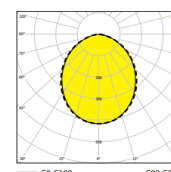

LED Indoor recessed ceiling panels

SWISS SOLUTIONS BY VYRTYCH RECESSED-LED IP30

Interior lighting fixture RECESSED-LED is designed for recessed ceilings in vessels and offshore construction accommodations.

The driver is type EP - electronic 220-240Vac, 50/60Hz. Protection IP30.

Complies with relevant EMC regulations. Meets photobiological safety according to EN62471:2009.

Suitable for persons with high sensitivity to UV radiation and blue spectrum part.

Housing sheet steel color white RAL 9003 powder coated.

Diffuser combination of white RAL 9003 powder coated sheet steel and opal polycarbonate.

Reflector of sheet steel color white RAL 9003 powder coated.

LED Light source 4000K, CRI +80, MacAdam3.

Fastening: Mounting into false-ceiling.

Connection: Via a three-pole screwless connection block.

Maximum diameter of the connection cables is 2.5 mm2.

Standard supplied are 2 pcs flat cable glands at the back.

Calculated life time LED modules:

L80B10 ta30 - 70.000 hours, L70B10 ta30 - 100.000 hours.

Tolerance of luminous flux and power input of the lighting fixture +/- 10%.

For ambient temperatures of -20°C - +30°C.

All plastic components are UV stable.

Manufacturers warranty 5 years.

Options available as:

MULTI - maintained emergency lighting (1h, 3h).

Dimmable ballast (DSI, DALI).

NANO lighting fixtures can be protected by special nano-layer is (hydrophobic, oleophobic or antibacterial protection).

RECESSED-LED

IP 30

Below the equivalent to 1x18W & 2x18W Fluorescent luminaires.