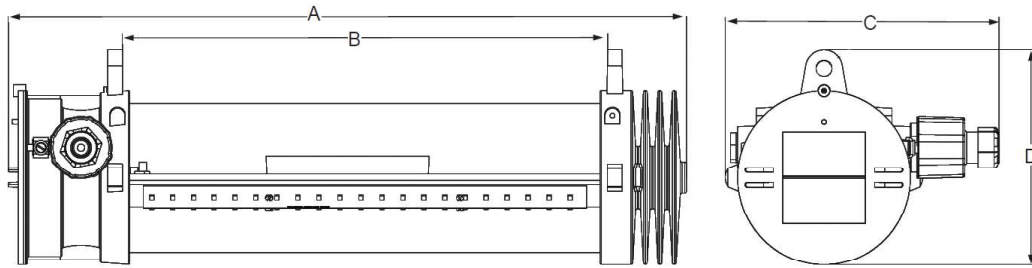

Gasket of silicon.

The light fitting is normally supplied with three (3) LED linear sources, two (2) cable entries M20 and wall/sealing mounting set.

For mounting in marine conditions we supply always with an special mounting set which clamps around the glass tube and avoid any galvanic corrosion.

PE terminal max 2x6mm², External PA terminal -PA max 2x6mm².

Cable entry 2x M20 or 2x 3/4" NPT, with one Ex d plugs and one adapter type ADP 03/24 for cable diameter 6-15mm.

Mounting pedant, on pipe, wall, ceiling. Operates in any position.

Several spares and accessories available.

Article No.	Description	Wattage	Lumen output	LxWxH mm
83TEP055042	FLX 310 LED 1-cable gland	36	6.480	550 x 223 x 173
83TEP05542W2	FLX 310 LED 2-cable gland	36	6.480	550 x 223 x 173