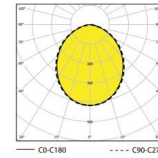

VYRTYCH

RECESSED-LED

IP 30

Article No.	Description	Watt	Lumen	Dimensions in mm AxB	Mounting hole in ceiling in mm	Light color	Ta max (°C)	Weight in kg
83VT070740	Recessed LED 2R-3100-4K IP30	20	2300	705x260	655x225	4000K	30	4
83VT070741	Recessed LED 2R-3100-4K DIM DALI IP30	20	2300	705x260	655x225	4000K	30	4
83VT070742	Recessed LED 2R-RED-3100 IP30*	20	-	705x260	655x225	RED	30	4
83VT070743	Recessed LED 1R-1550-4K IP30	10	1150	705x175	655x140	4000K	30	4
83VT070744	Recessed LED 1R-1550-4K DIM DALI IP30	10	1150	705x175	655x140	4000K	30	4
83VT070745	Recessed LED 1R-RED-3100 IP30*	10	-	705x175	655x140	RED	30	4