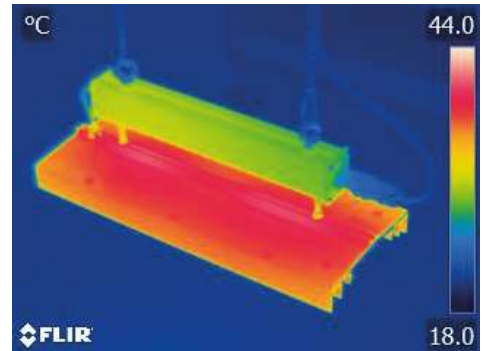

doublepower!! SKY

Unparalleled thermal management.
No thermal effect on the LED Driver for a longer lifespan.

doublepower!!

Lighting partner for leading manufacturers.
Example picture is the Hyundai car factory in the Czech Republic.