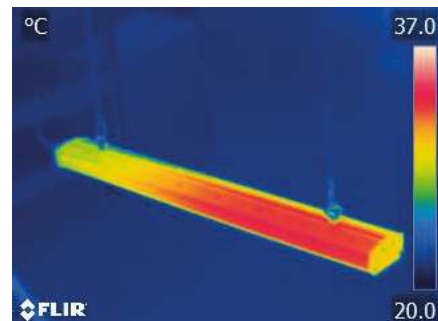

doublepower!! Extreme efficient and durable for the most demanding applications

doublepower!! TREE LED IP65 for high demanding environments

One of the most durable LED linear luminaires on the market. Designed and made in Europe.  
 True life-span of >100.000 hours [L80B10]. 8 year full manufacturers warranty.  
 Robust aluminium body, exceptional efficient heat management. High modularity, variable use of reflectors and optics.  
 Available as emergency light with integrated module. Front glass cover transparent or diffusion design.  
 IP65 protection, temperature range -40°C to +65°C (for the TaMax version) the TaMax version is even tested up to +75°C.  
 Luminaire efficacy up to **127Lm/W** for Ta +50°C.  
 Rated supply voltage 220-240V (AC 198-264V) (DC 176-280V) 0/50/60Hz. Power factor λ (at 230 V, 50 Hz, full load) 0.95.  
 For mounting heights 2-10 meter. Available light colors 4000-6000K. Standard color is 4000K.  
 No stroboscopic effect, Optional PMMA for HACCP applications.  
 The ultimate luminaire for high ambient temperatures such as engine rooms, pump rooms, boiler rooms etc.  
 Available in High Efficiency (HE) and High Output (HO) version.

The doublepower!! TREE can be ordered with a standard cable gland or with a Wieland Gesis Connector.  
 Easy mounting by sliding nuts in a rail. Can used in combination with studs or eye bolts.