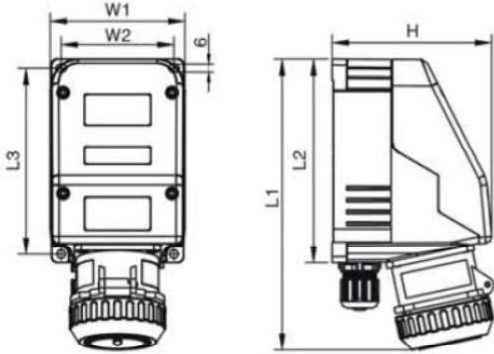

COUPLER SOCKET (all dimension in mm)

Plugs, Connectors and Receptacles ATEX TEPEX

TEPEX
make your work surroundings safer

rmm
Risk Management Nederland B.V.
More management less firefighting

Artikel Nr.	Type	Voltage	Amp	Polen
83TEP8130	Wandcontactdoos	200-415 V*	32	5
83TEP8131	Wandcontactdoos paneel inbouw	200-415 V*	32	5
83TEP8132	Koppeling	200-415 V*	32	5
83TEP8133	Steker	200-415 V*	32	5
83TEP8134	Steker met afdekkap	200-415 V*	32	5

* = Kan worden toegepast onder verschillende voltages 200-250 V of 380-415 V

DIMENSION type T0251 / 16A

WALL SOCKET (all dimension in mm)

Poles	W1	W1	L1	L2	L3	H
2P/3P	103	86	223	156	142	122
4P/5P	123	106	241	176	163	147