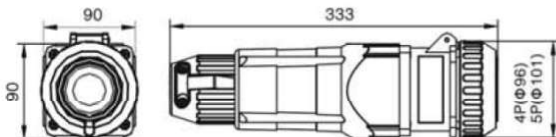

COUPLER SOCKET (all dimension in mm)

Poles	L1	L2	L3
2P/3P	247	69	72
4P/5P	279	90	93

PLUG (all dimension in mm)

Poles	ØD	L
2P/3P	73	163
4P	77	187
5P	84	187

DIMENSION type T0252 / 32A

WALL SOCKET (all dimension in mm)

COUPLER SOCKET (all dimension in mm)

PLUG (all dimension in mm)