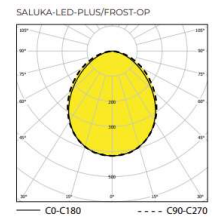

Article No.	Description	Wattage	Lumen output	LxWxH mm	Ta max (°C)	Diffuser
83VT053019	Saluka LED PLUS OP 2500-118-4K	17	2245	705x192x90	65	Matt
83VT053020	Saluka LED PLUS OP 5000-218-4K	33	4223	705x192x90	60	Matt
83VT053021	Saluka LED PLUS OP 2500-136-4K	17	2245	1305x192x90	65	Matt
83VT053022	Saluka LED PLUS OP 5000-236-4K	33	4223	1305x192x90	60	Matt
83VT053023	Saluka LED PLUS OP 3500-158-4K	25	3140	1605x192x90	60	Matt
83VT053024	Saluka LED PLUS OP 7500-258-4K	47	6625	1605x192x90	65	Matt
83VT053025	Saluka LED-PLUS OP 9600-258-4K	57	7876	1605x192x90	65	Matt
83VT053017	Saluka LED-PLUS70 OP 5000-236-4K	28	4270	1305x192x90	70	Matt
83VT053018	Saluka LED-PLUS70 OP 7500-258-4K	43	6669	1605x192x90	70	Matt
83VT054492	Saluka LED-FROST OP 5000-136-4K	28	4382	1305x192x90	-40	Matt
83VT054493	Saluka LED-FROST OP 10000-236-4K	56	8245	1305x192x90	-40	Matt
83VT054494	Saluka LED-FROST OP 4750-158-4K	26	4255	1605x192x90	-40	Matt
83VT054495	Saluka LED-FROST OP 7500-258-4K	43	6830	1605x192x90	-40	Matt
83VT054496	Saluka LED-FROST OP 12500-258-4K	69	10348	1605x192x90	-40	Matt