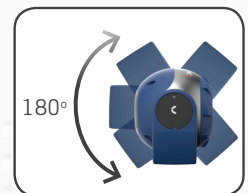

SOUND LED S

Rechargeable audio LED work light

Small and compact work light with integrated speaker ideal for the workplace.

Featuring the latest and unique COB LED technology, SOUND LED S provides high light output up to 600 lumen, with a uniform and even illumination. It is a handy and sturdy work light, easy to carry and always near at hand.

With the integrated wireless function, you can easily control the music from your mobile device.

The flexible bracket supplied with a strong magnet enables you to position the lamp anywhere you want in the desired lighting angle.

It is dust and waterproof, IP65, and can be used for both indoor and outdoor work.

- Rechargeable COB LED work light with maximum light output, up to 600 lumen
- Wireless sound control
- Handy and compact design
- Dust and waterproof, IP65
- Flexible positioning
- Bracket with built-in magnetic function