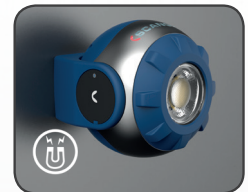

SOUND LED S

Rechargeable audio LED work light

Small and compact work light with integrated speaker ideal for the workplace.

Featuring the latest and unique COB LED technology, SOUND LED S provides high light output up to 600 lumen, with a uniform and even illumination. It is a handy and sturdy work light, easy to carry and always near at hand.

With the integrated wireless function, you can easily control the music from your mobile device.

The flexible bracket supplied with a strong magnet enables you to position the lamp anywhere you want in the desired lighting angle.

It is dust and waterproof, IP65, and can be used for both indoor and outdoor work.

- Rechargeable COB LED work light with maximum light output, up to 600 lumen
- Wireless sound control
- Handy and compact design
- Dust and waterproof, IP65
- Flexible positioning
- Bracket with built-in magnetic function

TECHNICAL SPECIFICATIONS

COB/LED

1000/2000 lux@0.5m (step 1/2)

300/600 lumen (step 1/2)

3.7V / 5200 mAh Li-ion

6h/3h operating time (step 1/2)

5h charging time

-10° to +40° C