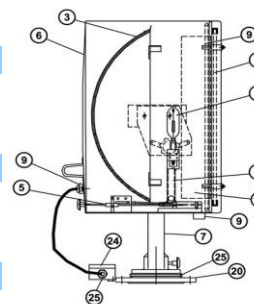

Light source:

Halogen lamp with sockets and wattages as given in product table.
Lamp included.

Mounting:

D (Direct operated) or DH (Direct operated high) with pedestal for high mounting.

Optics:

Adjustable beam. Hardened front glass and durable silver-plated glass reflector, specially designed for halogen bulbs.
With anti-dazzle louvre.

Options:

Spread filter
Canvas cover
Morse shutter
Pedestal for high mounting
More variants on request available.

Number	Description	Weight
89NL100108120	SH 260 D 250W 24V, lamp base GY6.35 Range 2454 meter at 1 lux Diameter Ø 327 meter Angel 7.6°	11.0 kilo
89NL100108125	SH 260 DH 250W 24V, lamp base GY6.35 Range 2454 meter at 1 lux Diameter Ø 327 meter Angel 7.6°	19.0 kilo
89NL100110120	SH 310 D 500W 24V, lamp base E40 Range 2063 meter at 1 lux Diameter Ø 210 meter Angel 5.8°	15.0 kilo
89NL100110125	SH 310 DH 500W 24V, lamp base E40 Range 2063 meter at 1 lux Diameter Ø 210 meter Angel 5.8°	23.0 kilo
89NL100120420	SH 310 D 1000W 115V, lamp base GX9.5 Range 1540 meter at 1 lux Diameter Ø 229 meter Angel 11°	15.0 kilo
89NL100110420	SH 310 D 1000W 230V, lamp base GX9.5 Range 1540 meter at 1 lux Diameter Ø 229 meter Angel 11°	15.0 kilo
89NL100120425	SH 310 DH 1000W 115V, lampbase GX9.5 Range 1540 meter at 1 lux Diameter Ø 229 meter Angel 11°	23.0 kilo
89NL100110425	SH 310 DH 1000W 230V, lamp base GX9.5 Range 1540 meter at 1 lux Diameter Ø 229 meter Angel 11°	23.0 kilo