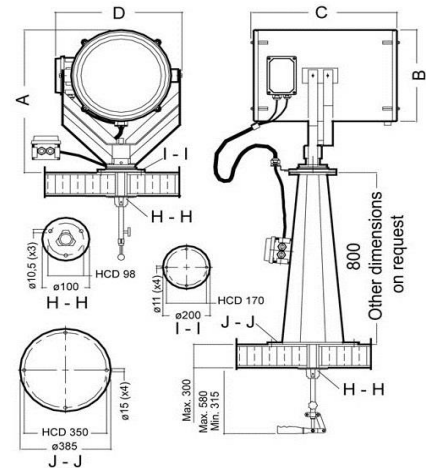

Number	Description	Weight
89NL100221720	XS 500 D 500W 115V, lamp base NLX5 Range 4600 meter at 1 lux Diameter Ø 161 meter Angel 2-7°	19.0 kilo
89NL100201720	XS 500 D 500W 230V, lamp base NLX5 Range 4600 meter at 1 lux Diameter Ø 161 meter Angel 2-7°	19.0 kilo

Number	Description	Weight
89NL100221725	XS 500 DH 500W 115V, lamp base NLX5 Range 4600 meter at 1 lux Diameter Ø 161 meter Angel 2-7°	34.0 kilo
89NL100201725	XS 500 DH 500W 230V, lamp base NLX5 Range 4600 meter at 1 lux Diameter Ø 161 meter Angel 2-7°	34.0 kilo
89NL100220020	XS 1000 D 1000W 115V, lamp base NLX10 Range 6400 meter at 1 lux Diameter Ø 223 meter Angel 2-7°	24.0 kilo
89NL100200020	XS 1000 D 1000W 230V, lamp base NLX10 Range 6400 meter at 1 lux Diameter Ø 223 meter Angel 2-7°	24.0 kilo
89NL100220025	XS 1000 DH 1000W 115V, lamp base NLX10 Range 6400 meter at 1 lux Diameter Ø 223 meter Angel 2-7°	39.0 kilo
89NL100200025	XS 1000 DH 1000W 230V, lamp base NLX10 Range 6400 meter at 1 lux Diameter Ø 223 meter Angel 2-7°	39.0 kilo
89NL100220520	XS 1600 D 1600W 115V, lamp base NLX16 Range 7200 meter at 1 lux Diameter Ø 377 meter Angel 3-8°	24.0 kilo
89NL100200520	XS 1600 D 1600W 230V, lamp base NLX16 Range 7200 meter at 1 lux Diameter Ø 377 meter Angel 3-8°	24.0 kilo
89NL100220525	XS 1600 DH 1600W 115V, lamp base NLX16 Range 7200 meter at 1 lux Diameter Ø 377 meter Angel 3-8°	39.0 kilo
89NL100200525	XS 1600 DH 1600W 230V, lamp base NLX16 Range 7200 meter at 1 lux Diameter Ø 377 meter Angel 3-8°	39.0 kilo
89NL100200620	XS 2000 D 2000W 230V, lamp base NLX20 Range 9600 meter at 1 lux Diameter Ø 321 meter Angel 2-7°	36.0 kilo
89NL100201120	XS 3000 D 3000W 230V, lampbase NLX30 Range 12.500 meter at 1 lux Diameter Ø 603 meter Angel 3-8°	39.0 kilo
89NL100209119	XS 3000 D NIRH 3000W 230V, lamp base NLX30 Range 14.000 meter at 1 lux Diameter Ø N/A meter Angel N/A	39.0 kilo