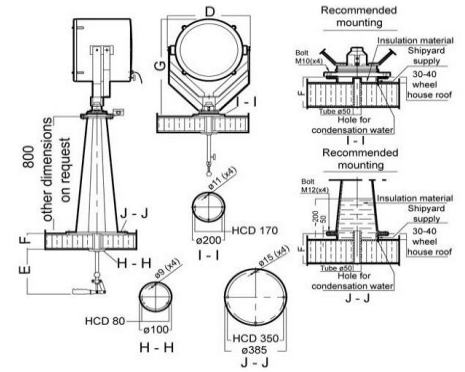

Number	Description	Weight
89NL100108000	SH 260 B 250W 24V, lamp base GY6.35 Range 2454 meter at 1 lux Diameter Ø 327 meter Angel 7.6°	12.0 kilo
89NL100108030	SH 260 BS 250W 24V, lamp base GY6.35 Range 2454 meter at 1 lux Diameter Ø 327 meter Angel 7.6°	12.0 kilo
89NL100108035	SH 260 BH 250W 24V, lamp base GY6.35 Range 2454 meter at 1 lux Diameter Ø 327 meter Angel 7.6°	26.5 kilo
89NL100108400	SH 310 B 500W 24V, lamp base E40 Range 2063 meter at 1 lux Diameter Ø 210 meter Angel 5.8°	17.5 kilo
89NL100108430	SH 310 BS 500W 24V, lamp base E40 Range 2063 meter at 1 lux Diameter Ø 210 meter Angel 5.8°	17.5 kilo
89NL100108435	SH 310 BH 500W 24V, lamp base E40 Range 2063 meter at 1 lux Diameter Ø 210 meter Angel 5.8°	31.0 kilo
89NL100128700	SH 310 B 1000W 115V, lamp base GX9.5 Range 1540 meter at 1 lux Diameter Ø 229 meter Angel 11°	17.5 kilo
89NL100108700	SH 310 B 1000W 230V, lamp base GX9.5 Range 1540 meter at 1 lux Diameter Ø 229 meter Angel 11°	17.5 kilo
89NL100128730	SH 310 BS 1000W 115V, lamp base GX9.5 Range 1540 meter at 1 lux Diameter Ø 229 meter Angel 11°	17.5 kilo
89NL100108730	SH 310 BS 1000W 230V, lamp base GX9.5 Range 1540 meter at 1 lux Diameter Ø 229 meter Angel 11°	17.5 kilo
89NL100128735	SH 310 BH 1000W 115V, lamp base GX9.5 Range 1540 meter at 1 lux Diameter Ø 229 meter Angel 11°	31.0 kilo
89NL100108735	SH 310 BH 1000W 230V, lamp base GX9.5 Range 1540 meter at 1 lux Diameter Ø 229 meter Angel 11°	31.0 kilo
89NL100129800	SH 470 B 2000W 115V, lamp base GY16 Range 2366 meter at 1 lux Diameter Ø 390 meter Angel 10.8°	23.0 kilo
89NL100109800	SH 470 B 2000W 230V, lamp base GY16 Range 2366 meter at 1 lux Diameter Ø 390 meter Angel 10.8°	23.0 kilo
89NL100129830	SH 470 BS 2000W 115V, lamp base GY16 Range 2366 meter at 1 lux Diameter Ø 390 meter Angel 10.8°	23.0 kilo
89NL100109830	SH 470 BS 2000W 230V, lamp base GY16 Range 2366 meter at 1 lux Diameter Ø 390 meter Angel 10.8°	23.0 kilo