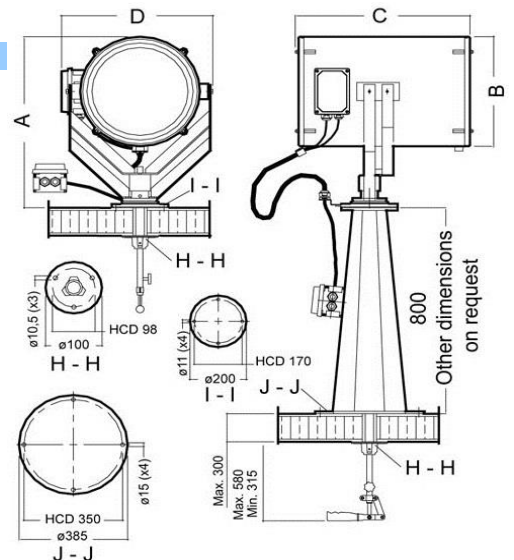

Number	Description	Weight
89NL100221830	XS 500 BS 500W 115V, lamp base NLX5 Range 4600 meter at 1 lux Diameter Ø 161 meter Angel 2-7°	19.0 kilo
89NL100201830	XS 500 BS 500W 230V, lamp base NLX5 Range 4600 meter at 1 lux Diameter Ø 161 meter Angel 2-7°	19.0 kilo
89NL100221835	XS 500 BH 500W 115V, lamp base NLX5 Range 4600 meter at 1 lux Diameter Ø 161 meter Angel 2-7°	34.0 kilo
89NL100201835	XS 500 BH 500W 230V, lamp base NLX5 Range 4600 meter at 1 lux Diameter Ø 161 meter Angel 2-7°	34.0 kilo
89NL100220100	XS 1000 B 1000W 115V, lamp base NLX10 Range 6400 meter at 1 lux Diameter Ø 223 meter Angel 2-7°	24.0 kilo
89NL100200100	XS 1000 B 1000W 230V, lamp base NLX10 Range 6400 meter at 1 lux Diameter Ø 223 meter Angel 2-7°	24.0 kilo
89NL100220130	XS 1000 BS 1000W 115V, lamp base NLX10 Range 6400 meter at 1 lux Diameter Ø 223 meter Angel 2-7°	24.0 kilo
89NL100200130	XS 1000 BS 1000W 230V, lamp base NLX10 Range 6400 meter at 1 lux Diameter Ø 223 meter Angel 2-7°	24.0 kilo
89NL100220135	XS 1000 BH 1000W 115V, lamp base NLX10 Range 6400 meter at 1 lux Diameter Ø 223 meter Angel 2-7°	39.0 kilo
89NL100200135	XS 1000 BH 1000W 230V, lamp base NLX10 Range 6400 meter at 1 lux Diameter Ø 223 meter Angel 2-7°	39.0 kilo
89NL100200200	XS 1600 B 1600W 230V, lamp base NLX16 Range 7200 meter at 1 lux Diameter Ø 377 meter Angel 3-8°	24.0 kilo
89NL100200230	XS 1600 BS 1600W 230V, lamp base NLX16 Range 7200 meter at 1 lux Diameter Ø 377 meter Angel 3-8°	24.0 kilo
89NL100200235	XS 1600 BH 1600W 230V, lamp base NLX16 Range 7200 meter at 1 lux Diameter Ø 377 meter Angel 3-8°	39.0 kilo