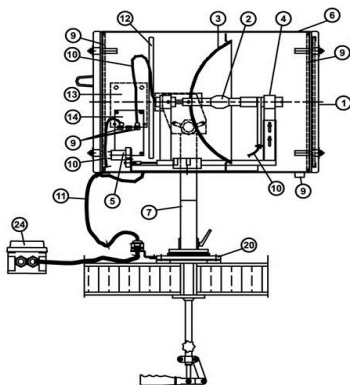

Number	Description	Weight
89NL100221830	XS 500 BS 500W 115V, lamp base NLX5 Range 4600 meter at 1 lux Diameter Ø 161 meter Angel 2-7°	19.0 kilo
89NL100201830	XS 500 BS 500W 230V, lamp base NLX5 Range 4600 meter at 1 lux Diameter Ø 161 meter Angel 2-7°	19.0 kilo
89NL100221835	XS 500 BH 500W 115V, lamp base NLX5 Range 4600 meter at 1 lux Diameter Ø 161 meter Angel 2-7°	34.0 kilo
89NL100201835	XS 500 BH 500W 230V, lamp base NLX5 Range 4600 meter at 1 lux Diameter Ø 161 meter Angel 2-7°	34.0 kilo
89NL100220100	XS 1000 B 1000W 115V, lamp base NLX10 Range 6400 meter at 1 lux Diameter Ø 223 meter Angel 2-7°	24.0 kilo
89NL100200100	XS 1000 B 1000W 230V, lamp base NLX10 Range 6400 meter at 1 lux Diameter Ø 223 meter Angel 2-7°	24.0 kilo
89NL100220130	XS 1000 BS 1000W 115V, lamp base NLX10 Range 6400 meter at 1 lux Diameter Ø 223 meter Angel 2-7°	24.0 kilo
89NL100200130	XS 1000 BS 1000W 230V, lamp base NLX10 Range 6400 meter at 1 lux Diameter Ø 223 meter Angel 2-7°	24.0 kilo
89NL100220135	XS 1000 BH 1000W 115V, lamp base NLX10 Range 6400 meter at 1 lux Diameter Ø 223 meter Angel 2-7°	39.0 kilo
89NL100200135	XS 1000 BH 1000W 230V, lamp base NLX10 Range 6400 meter at 1 lux Diameter Ø 223 meter Angel 2-7°	39.0 kilo
89NL100200200	XS 1600 B 1600W 230V, lamp base NLX16 Range 7200 meter at 1 lux Diameter Ø 377 meter Angel 3-8°	24.0 kilo
89NL100200230	XS 1600 BS 1600W 230V, lamp base NLX16 Range 7200 meter at 1 lux Diameter Ø 377 meter Angel 3-8°	24.0 kilo
89NL100200235	XS 1600 BH 1600W 230V, lamp base NLX16 Range 7200 meter at 1 lux Diameter Ø 377 meter Angel 3-8°	39.0 kilo

POS	Spare parts Xenon B - BS - BH
1	Front Ring, Complete
2	Lamp Xenon
3	Reflector, Complete
4	Lamp Holder, Complete w/focus
5	Focus unit Xenon, Complete
6	Drum, Complete
7	Forks
8	Manouever Fork
9	Seal KIT, Drum
10	Cable kit, Drum
11	Cable, external, Xenon
12	Heat Element Drum
13	Ignitor,
14	Noise filter kit, Complete
20	Deck Flange, Complete
24	Junction BOX, Complete
25	Gasket KIT, Deck Flange