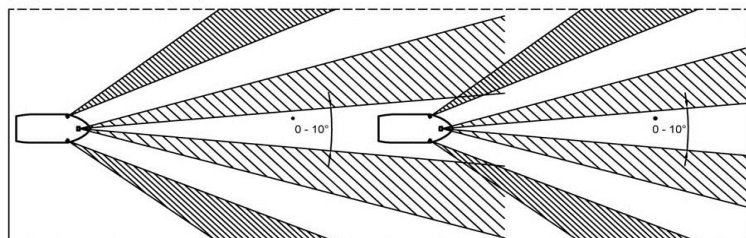

Number	Description
89NL2005005	SH5100 2000W 230V GY16 Range 1850 meter at 1 lux Angel 2x5°
89NL2005007	SH5100 2000W 115V GY16 Range 1850 meter at 1 lux Angel 2x5°
89NL2005006	SH5100 3000W 230V GY16 Range 2056 meter at 1 lux Angel 2x5°
89NL2005008	SH5100 3000W 115V GY16 Range 2056 meter at 1 lux Angel 2x5°

Light sector to Bridge wing projector
Light sector to Suez