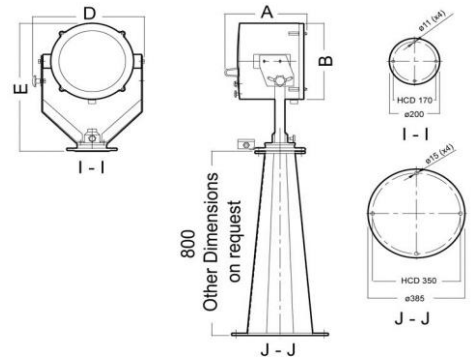

Light source:

Halogen lamp with sockets and wattages as given in product table.
Lamp included.

Mounting:

D (Direct operated) or DH (Direct operated high) with pedestal for high mounting.

Optics:

Adjustable beam. Hardened front glass and durable silver-plated glass reflector, specially designed for halogen bulbs.
With anti-dazzle louvre.

Options:

Spread filter
Canvas cover
Morse shutter
Pedestal for high mounting
More variants on request available.

Number	Description	Weight
89NL100108120	SH 260 D 250W 24V, lamp base GY6.35 Range 2454 meter at 1 lux Diameter Ø 327 meter Angel 7.6°	11.0 kilo
89NL100108125	SH 260 DH 250W 24V, lamp base GY6.35 Range 2454 meter at 1 lux Diameter Ø 327 meter Angel 7.6°	19.0 kilo
89NL100110120	SH 310 D 500W 24V, lamp base E40 Range 2063 meter at 1 lux Diameter Ø 210 meter Angel 5.8°	15.0 kilo
89NL100110125	SH 310 DH 500W 24V, lamp base E40 Range 2063 meter at 1 lux Diameter Ø 210 meter Angel 5.8°	23.0 kilo
89NL100120420	SH 310 D 1000W 115V, lamp base GX9.5 Range 1540 meter at 1 lux Diameter Ø 229 meter Angel 11°	15.0 kilo
89NL100110420	SH 310 D 1000W 230V, lamp base GX9.5 Range 1540 meter at 1 lux Diameter Ø 229 meter Angel 11°	15.0 kilo
89NL100120425	SH 310 DH 1000W 115V, lampbase GX9.5 Range 1540 meter at 1 lux Diameter Ø 229 meter Angel 11°	23.0 kilo
89NL100110425	SH 310 DH 1000W 230V, lamp base GX9.5 Range 1540 meter at 1 lux Diameter Ø 229 meter Angel 11°	23.0 kilo