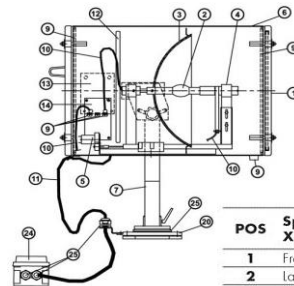

Options:

- Spread filter
- Morse shutter
- Pedestal for high mounting

POS	Spare parts Xenon D DH
1	Front Ring, Complete
2	Lamp Xenon
3	Reflector, Complete
4	Lamp Holder, Complete w/focus
5	Focus unit Xenon, Complete
6	Drum, Complete
7	Forks
9	Seal KIT, Drum
10	Cable kit, Drum
11	Cable, external, Xenon
12	Heat Element Drum
13	Ignitor,
14	Noise filter kit, Complete
20	Deck Flange, Complete
24	Junction BOX
25	Gasket KIT, Deck Flange

Number	Description	Weight
89NL100221720	XS 500 D 500W 115V, lamp base NLX5 Range 4600 meter at 1 lux Diameter Ø 161 meter Angel 2-7°	19.0 kilo
89NL100201720	XS 500 D 500W 230V, lamp base NLX5 Range 4600 meter at 1 lux Diameter Ø 161 meter Angel 2-7°	19.0 kilo