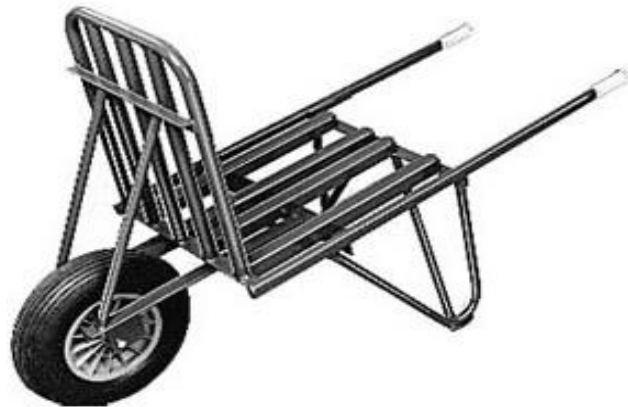

Wheelbarrows
Sand shovels
Spades
Square coal shovels for heavy work
Grain shovels

Wheelbarrows made by Fort
 With an 80 litre plate steel tray

Number	Description
251206	Wheel barrow, galvanized tray Round nose type Seamless pressed tray Heavy Duty Wheel with polypropylene rim and tubeless tire 16x4 inch 2-ply, roller bearing grease filled, dust caps and massive axel. Profiled safety handle grip.

Number	Description
251207	Wheel barrow, painted tray Round nose type Seamless pressed tray Wheel with polypropylene rim and tubeless tire 16x4 inch 2-ply, roller bearing grease filled, dust caps and massive axel. Profiled safety handle grip.

Number	Description
251209	Wheel barrow for bricks 60-bricks type Loading area 50cm Wheel with polypropylene rim and tubeless tire 16x4 inch 2-ply, roller bearing grease filled, dust caps and massive axel. Profiled safety handle grip.

Wheel barrow parts

Number	Description
251210	Spare wheel for wheel barrow Wheel with polypropylene rim and tubeless tire 16x4 inch 2-ply, roller bearing grease filled,
251211	Spare tire for wheel barrow tubeless tire 16x4 inch (400x100mm)
251212	Inner tire for wheel barrow 16x4 inch (400x100mm)