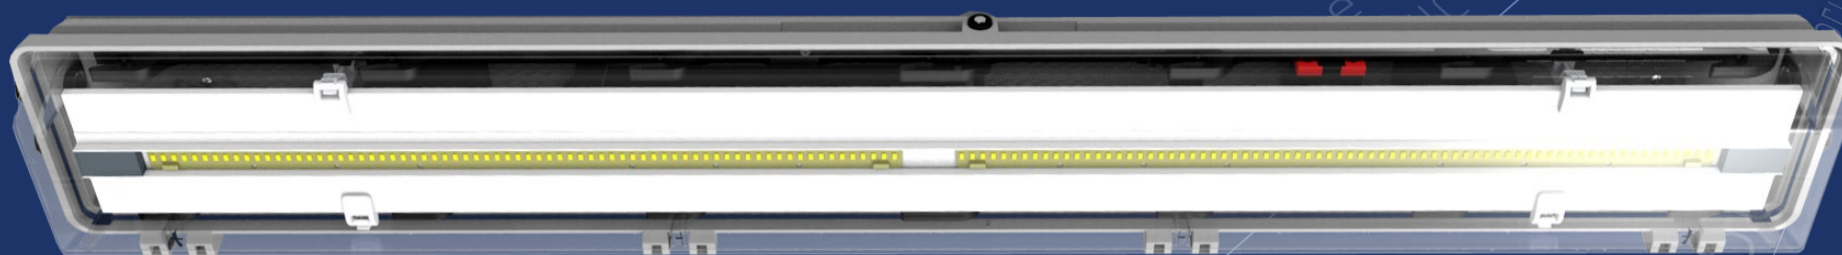

## Linear LED light fitting

Zone

## GREEN IS BETTER

- Central locking with internal switch
- Through-wiring possible
- LED modules with innovative encapsulation
- Estimated service life up to 70 000 hours
- High color rendering index CRI 80
- Luminous efficacy 154 lm/W
- With OVP, OCP, OTP protection
- Autonomous reactivation after recovery
- PSF 28 LED-2 / 34 W / 5 650 lm
- PSF 52 LED-2 / 64 W / 11 000 lm

| TYPE       | L1 [mm] | L2 [mm] |
|------------|---------|---------|
| PSF LED 28 | 750     | 400     |
| PSF LED 52 | 1370    | 800     |

Europska unija  
Zajedno do fondova EU

**Certificiranje proizvoda tvrtke TEP Ex d.o.o. proizvodni pogon Zabok**