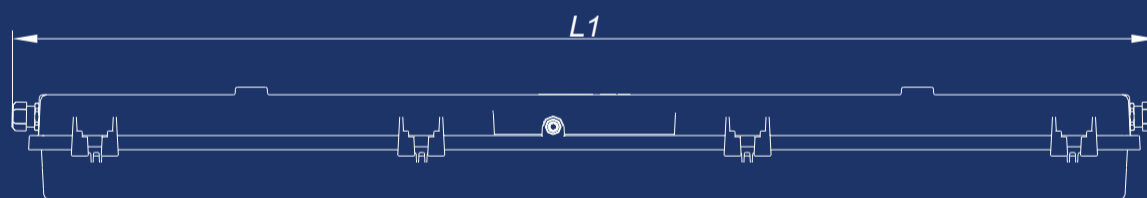

GREEN IS BETTER

- Central locking with internal switch
- Through-wiring possible
- LED modules with innovative encapsulation
- Estimated service life up to 70 000 hours
- High color rendering index CRI 80
- Luminous efficacy 154 lm/W
- With OVP, OCP, OTP protection
- Autonomous reactivation after recovery
- PSF 28 LED-2 / 34 W / 5 650 lm
- PSF 52 LED-2 / 64 W / 11 000 lm

TYPE	L1 [mm]	L2 [mm]
PSF LED 28	750	400
PSF LED 52	1370	800