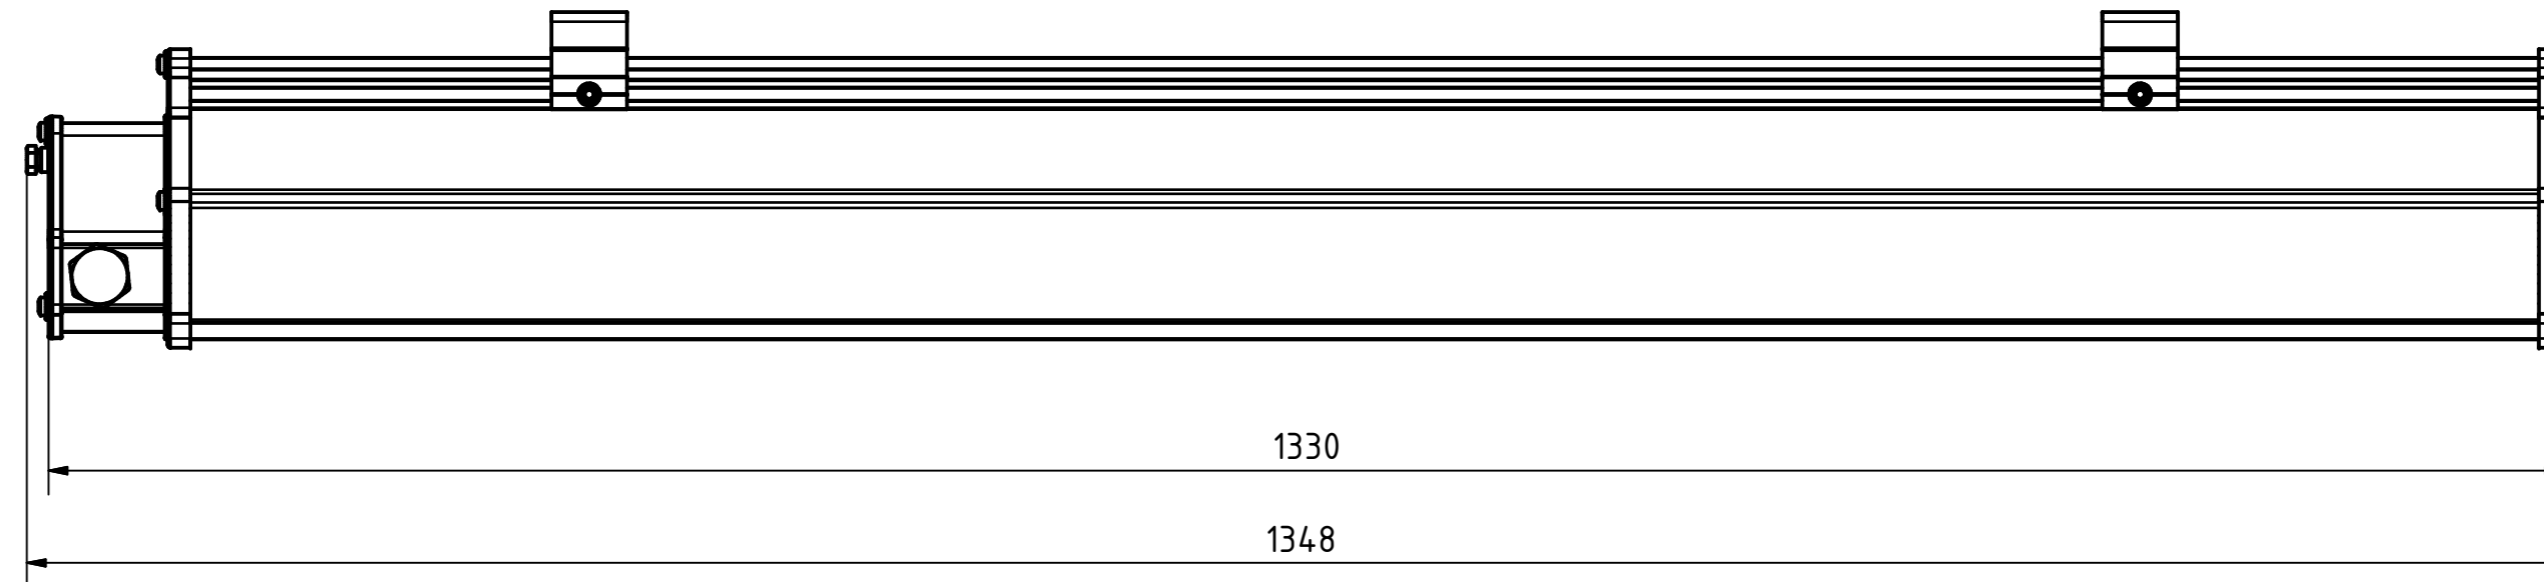

* Emergency light version

REVISION HISTORY			
REV	DESCRIPTION	DATE	APPROVED
0		21-09-2016	BvB

 TECHNED BENELUX <i>Built for safety & durability</i>	Name: Assembly TNAML General		Roughness 3.2 If not shown	General tolerance 0.5 0.5°
	Drawing Nr.	A 2	Scale: 1 : 4	Drw: BvB Chk:
Copyright: TechNed Benelux BV	Ordernr.	Date: 21-09-2016	Customer:	
File:	TechNed® Benelux BV Veersteeg 15 4212 LR Spijk The Netherlands		Sheet: 1/1	
<small>This drawing is not published. It is the sole property of TechNed® Benelux BV. It is lent to the recipient for his confidential use only and upon the conditions agreements following. In consideration of the loan of this drawing, the recipient promises and agrees to return it upon request and that it shall not be reproduced, copied, lent or otherwise disposed of, directly or indirectly without the written consent of TechNed® Benelux BV not be used in any way to the interest of TechNed® Benelux BV.</small>				