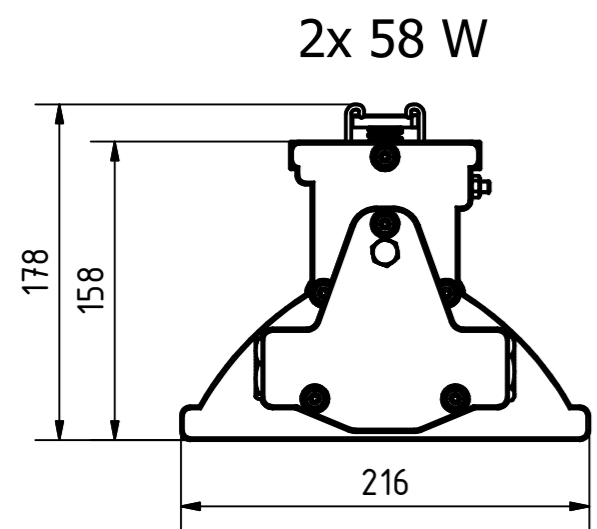

* Emergency light version

REVISION HISTORY			
REV	DESCRIPTION	DATE	APPROVED
0		21-09-2016	BvB

 TECHNED BENELUX <i>Built for safety & durability</i>	Name: Assembly TNAML General		Roughness 3.2 If not shown	General tolerance 0.5 0.5°
	Drawing Nr.	A 2	Scale: 1 : 4	Drw: BvB Chk:
Copyright: TechNed Benelux BV	Ordernr.	Date: 21-09-2016	Customer:	
File:	TechNed® Benelux BV Veersteeg 15 4212 LR Spijk The Netherlands		Sheet: 1/1	
<small>This drawing is not published. It is the sole property of TechNed® Benelux BV. It is lent to the recipient for his confidential use only and upon the conditions agreements following. In consideration of the loan of this drawing, the recipient promises and agrees to return it upon request and that it shall not be reproduced, copied, lent or otherwise disposed of, directly or indirectly without the written consent of TechNed® Benelux BV not be used in any way to the interest of TechNed® Benelux BV.</small>				