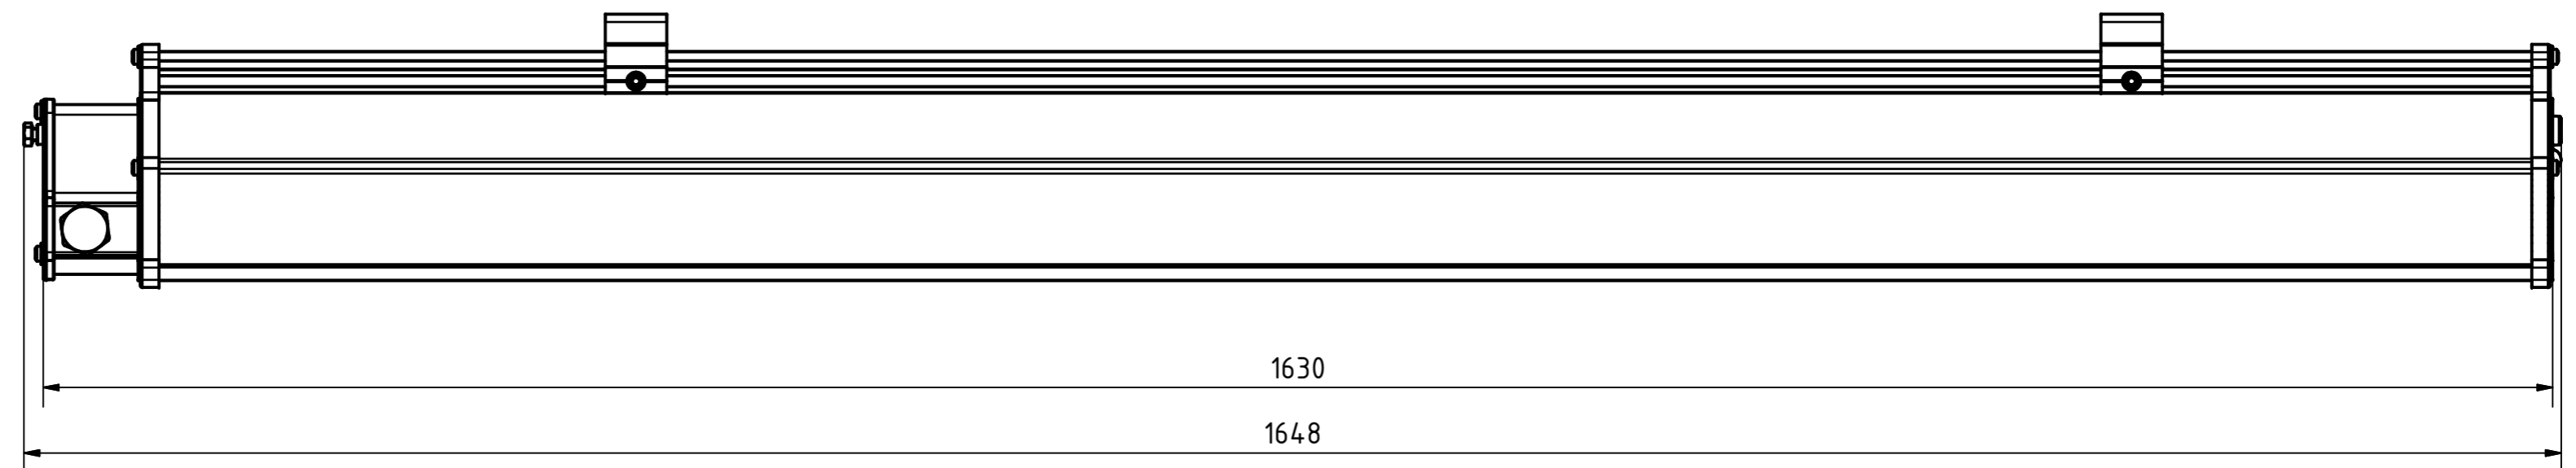

* Emergency light version

REVISION HISTORY			
REV	DESCRIPTION	DATE	APPROVED
0		21-09-2016	BvB

 TECHNED BENELUX <i>Built for safety & durability</i>	Name: Assembly TNAML General		Roughness 3.2 If not shown	General tolerance 0.5 0.5°
	Drawing Nr.	A 2	Scale: 1 : 4	Drw: BvB Chk:
Copyright: TechNed Benelux BV	Ordernr.	Date: 21-09-2016	Customer:	
File:	TechNed® Benelux BV Veersteeg 15 4212 LR Spijk The Netherlands		Sheet: 1/1	
<small>This drawing is not published. It is the sole property of TechNed® Benelux BV. It is lent to the recipient for his confidential use only and upon the conditions agreements following. In consideration of the loan of this drawing, the recipient promises and agrees to return it upon request and that it shall not be reproduced, copied, lent or otherwise disposed of, directly or indirectly without the written consent of TechNed® Benelux BV not be used in any way to the interest of TechNed® Benelux BV.</small>				