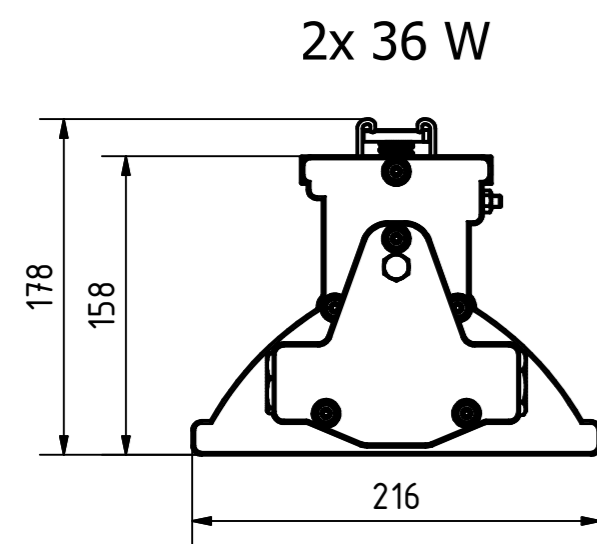

* Emergency light version

REVISION HISTORY			
REV	DESCRIPTION	DATE	APPROVED
0		21-09-2016	BvB

 TECHNED BENELUX <i>Built for safety & durability</i>	Name: Assembly TNAML General		Roughness 3.2 If not shown	General tolerance 0.5 0.5°
	Drawing Nr.	A 2	Scale: 1 : 4	Drw: BvB Chk:
Copyright: TechNed Benelux BV	Ordernr.	Date: 21-09-2016	Customer:	
File:	TechNed® Benelux BV Veersteeg 15 4212 LR Spijk The Netherlands		Sheet: 1/1	
<small>This drawing is not published. It is the sole property of TechNed® Benelux BV. It is lent to the recipient for his confidential use only and upon the conditions agreements following. In consideration of the loan of this drawing, the recipient promises and agrees to return it upon request and that it shall not be reproduced, copied, lent or otherwise disposed of, directly or indirectly without the written consent of TechNed® Benelux BV not be used in any way to the interest of TechNed® Benelux BV.</small>				