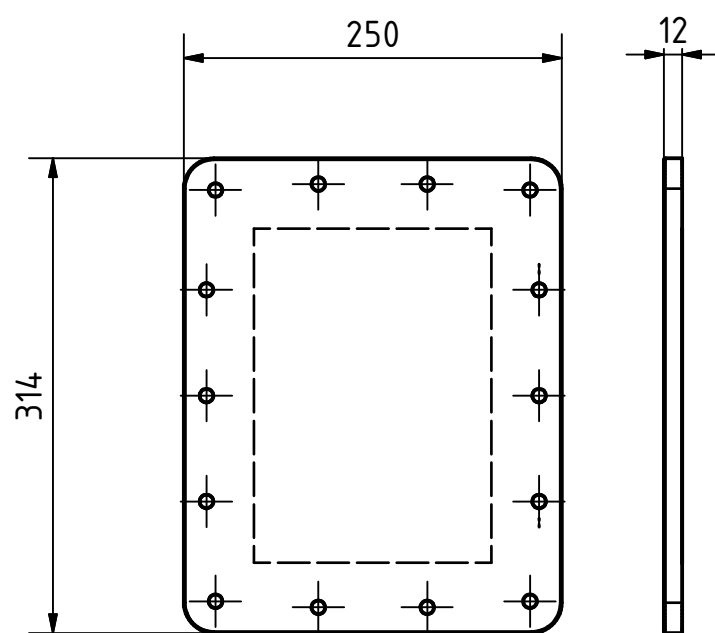

Hinges long side

Hinges short side

A-A (1:5)

B-B (1:5)

* Internal depth

Bottom view C

Bottom view D

Cover

Mounting plate

Internal earth point at side hinges

Table					
Side walls for cable entries	Min. centre to centre in mm.	Centre to centre in mm to cover entries M 32x1,5	Quantity of cover entries M 32 x 1,5	Min. distance in mm centre to mounting feet=X/min distance in mm centre to ext. side wall =Y long side	Min. Centre distance in mm to mounting feet=R/min distance in mm centre to ext. wall = S short side
M20	45			X=57/Y=40	R=57/S=40
M25	50			X=57/Y=40	R=57/S=43
M32	64	63	6	X=62/Y=67	R=62/S=55
M50	82			X=82/Y=71	R=82/S=94
M63	116				

TECHNED BENELUX Built for safety & durability	Name: General assembly EJB-A Aluminium with hinges long/short side		Roughness 3.2 General tolerance 0.5 | 0.5° If not shown
	Drawing Nr. EJB-A | A 2	Scale: 1 : 5	Drw: BvB | Chk:
Copyright: TechNed Benelux BV	Ordernr.	Date: 05-01-2016	Customer:
File:	TechNed® Benelux BV Veersteeg 15 4212 LR Spijk The Netherlands	Sheet: 1/1