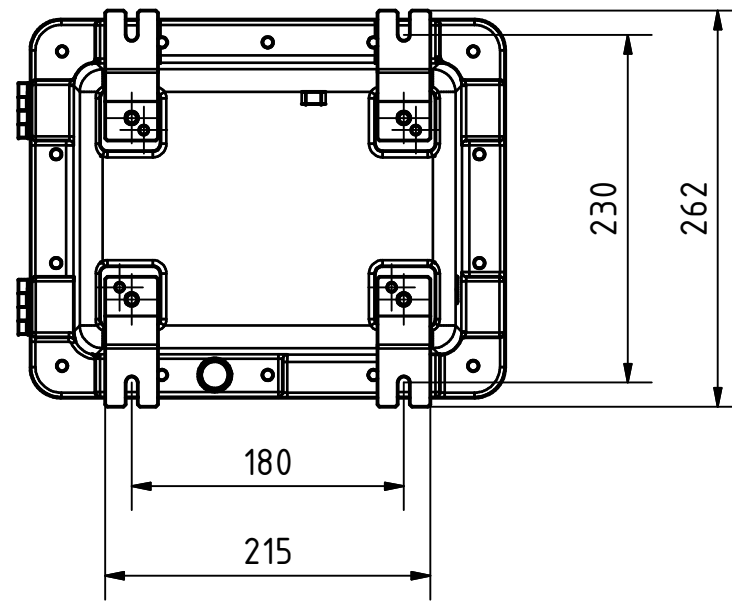

Bottom view D