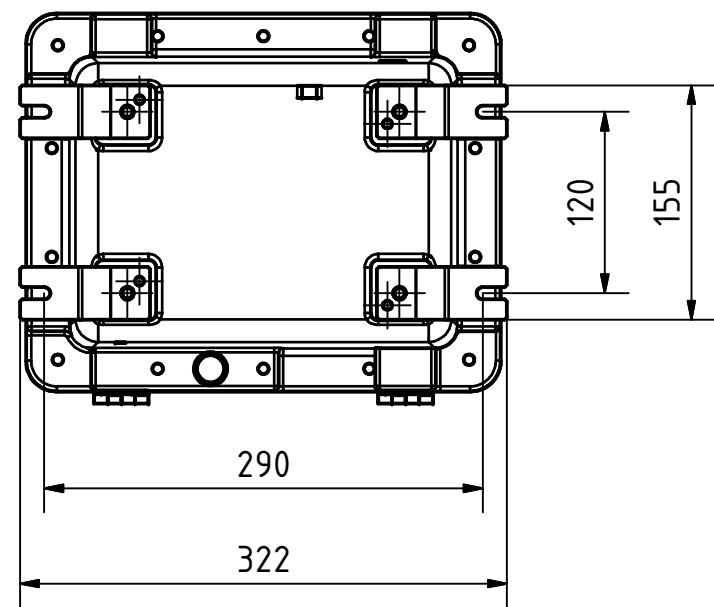

Bottom view C