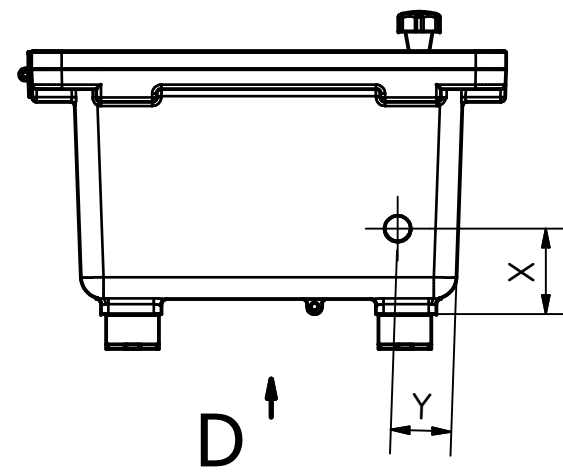

A-A (1:5)

B-B (1:5)