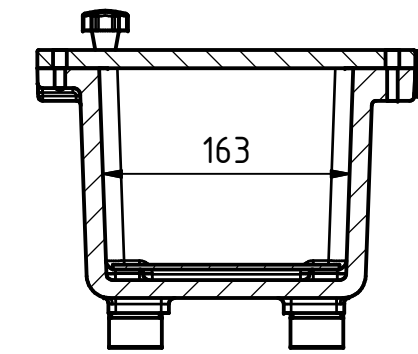

Bottom view C