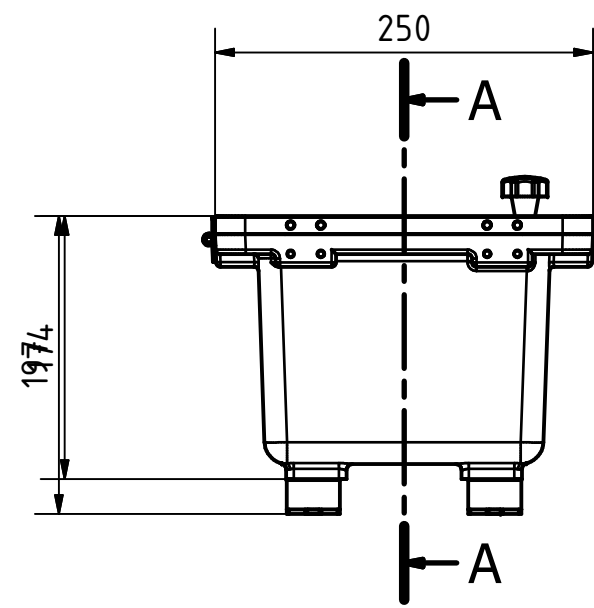

A-A (1:5)

B-B (1:5)