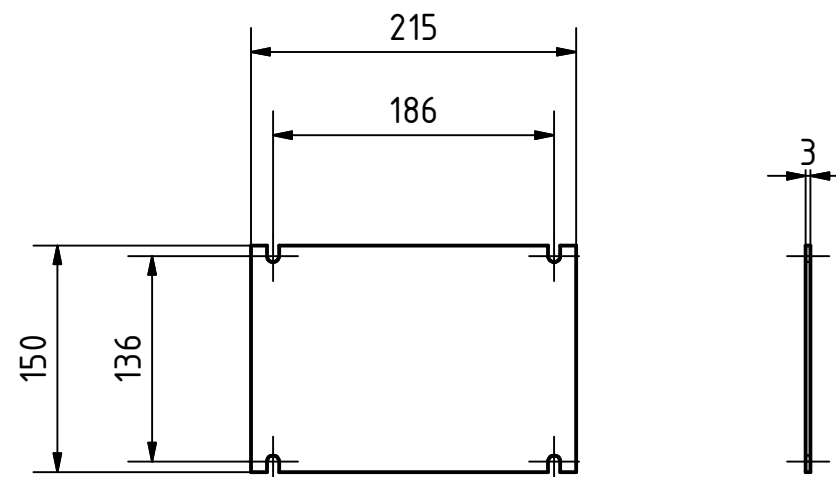

Mounting plate

Internal earth point at side hinges

Table					
Side walls for cable entries	Min. centre to centre in mm.	Centre to centre in mm to cover entries M 32x1,5	Quantity of cover entries M 32 x 1,5	Min. distance in mm centre to mounting feet=X/min distance in mm centre to ext. side wall =Y long side	Min. Centre distance in mm to mounting feet=R/min distance in mm centre to ext. wall = S short side
M20	45			X=57/Y=40	R=57/S=40
M25	50			X=57/Y=40	R=57/S=43
M32	64	63	6	X=62/Y=67	R=62/S=55
M50	82			X=82/Y=71	R=82/S=94
M63	116				

TECHNED BENELUX Built for safety & durability	Name: General assembly EJB-A Aluminium with hinges long/short side		Roughness 3.2 General tolerance 0.5 | 0.5° If not shown
	Drawing Nr. EJB-A | A 2	Scale: 1 : 5	Drw: BvB | Chk:
Copyright: TechNed Benelux BV	Ordernr.	Date: 05-01-2016	Customer:
File:	TechNed® Benelux BV Veersteeg 15 4212 LR Spijk The Netherlands	Sheet: 1/1