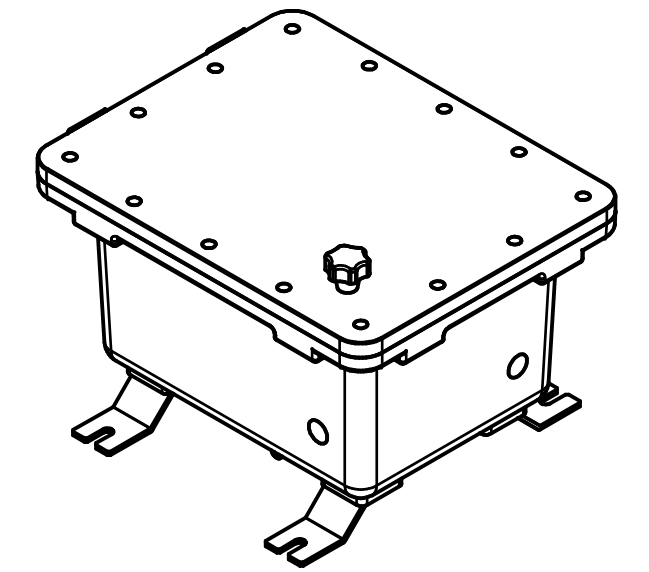

A-A (1:5)

B-B (1:5)