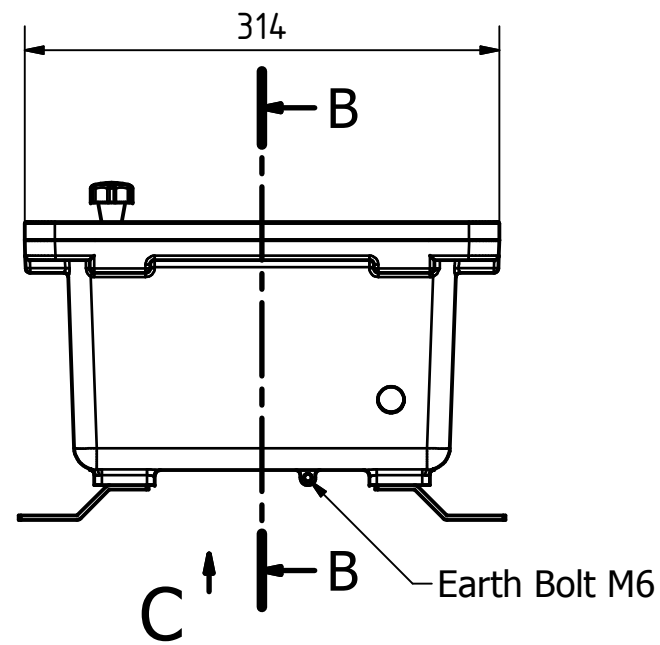

A-A (1:5)

B-B (1:5)