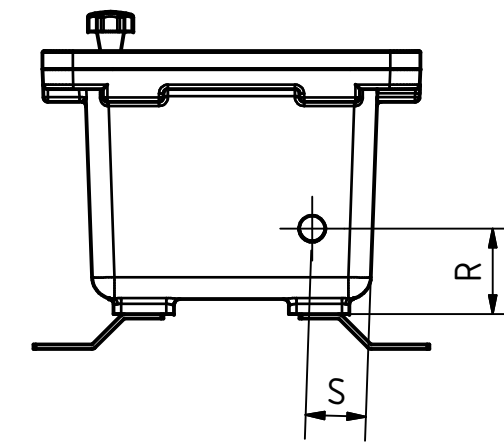

A-A (1:5)

B-B (1:5)