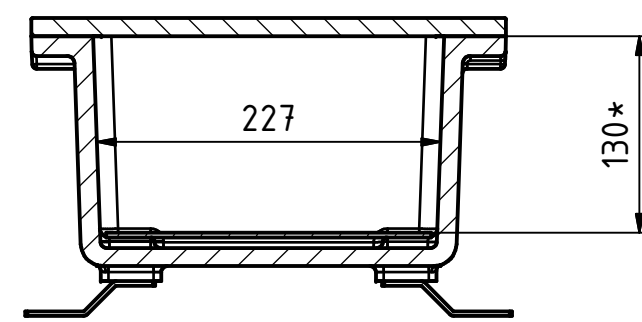

* Internal depth