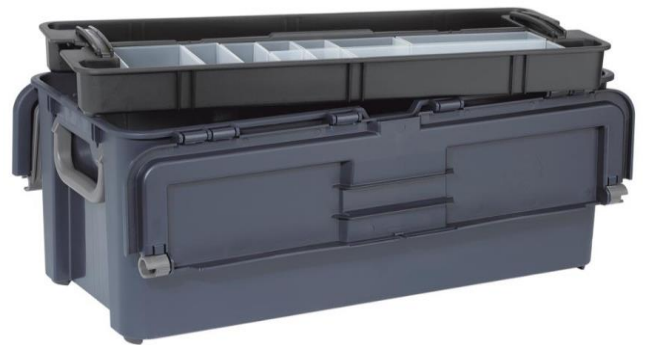

290640	Raaco Compact 27
--------	------------------

Raaco Toolbox Compact 47

Including 7 assorted inserts and dividers.

2 drawers for small items.

Dimensions 540x296x292mm WxDxH.

Colour Raaco Blue. Made of polypropylene (PP).

Weight 4,65 kg. Load capacity 40 kilo.

Number	Description
--------	-------------

290641	Raaco Compact 47
--------	------------------

Raaco Toolbox Compact 50

Including 10 assorted inserts and dividers.

Dimensions 621x311x260mm WxDxH.

Colour Raaco Blue. Made of polypropylene (PP).

Weight 4,62 kg. Load capacity 50 kilo.

Number	Description
--------	-------------

290642	Raaco Compact 50
--------	------------------

Raaco transport box Solid 1

Two click locks and integrated handle.

Can be secured with padlock.

Dimensions 275x175x125mm WxDxH.

Stackable. Load capacity 15 kg.

Colour Raaco Blue. Made of polypropylene (PP).

Number	Description
--------	-------------