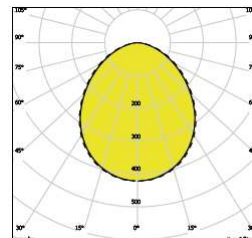

Fastening: Direct surface wall or ceiling mounting via M8 screws through the base, with ceiling brackets or adjustable brackets, suspension via suspension brackets, into false ceiling by means of recessed frame, on the pole with set of pole brackets.

Connection: Screwless three-pole terminal block, maximum diameter of wires 4 mm².

Standard equipment: 1pc EX plastic cable gland M20x1,5 for diameter of cable 7-12mm, 1pc EX plastic sealing plug.

Calculated lifetime – LED modules: L80B50 ta55°C - 50.000h - 418/436.

Calculated lifetime – LED modules: L80B50 ta 60°C - 50.000h - 218/236.

Manufacturers warranty, 5 years.

The lighting fixture meet photobiological safety according to the standard CSN EN 62471:2009. Suitable for persons with high sensitivity to UV radiation and blue spectrum part.

Mark indicating compliance with the relevant regulations for electromagnetic compatibility (EMC).

Tolerance of luminous flux and power input of the lighting fixture +/- 10%.

* Luminaires are not a direct replacement. They may vary in length. The required lighting of the room must be verified by calculation.

Optional in maintained or non-maintained emergency version, single or 3 phase through wiring connection, color temperatures 3000 or 6000K, NANO protection, Body of Stainless steel AISI304 or AISI316.

(in case of STAINLESS STEEL version its declared for ambient temperature decreased about 5-10°C)

CO-C180 --- C90-C270