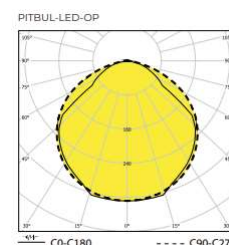

Factory warranty 5 years.

PITBUL-LED

IP 65

IK10 + 20J

Article No.	Description	Wattage	Lumen output	LxWxH mm	Ta max (°C)	Diffuser
83VT051850	Pitbul-LED-OP 5000-218-4K	35	4470	703x310x142	65	Opal
83VT051851	Pitbul-LED-OP 10000-236-4K	70	8940	1313x310x142	55	Opal
83VT051852	Pitbul-LED-OP 15000-258-4K	104	13410	1613x310x142	55	Opal
83VT051853	Pitbul-LED-OP 10000-418-4K	70	8899	703x369x142	55	Opal
83VT051854	Pitbul-LED-OP 18300-436-4K	121	15895	1313x369x142	50	Opal
83VT051855	Pitbul-LED-OP 29000-458-4K	195	24845	1613x369x142	45	Opal